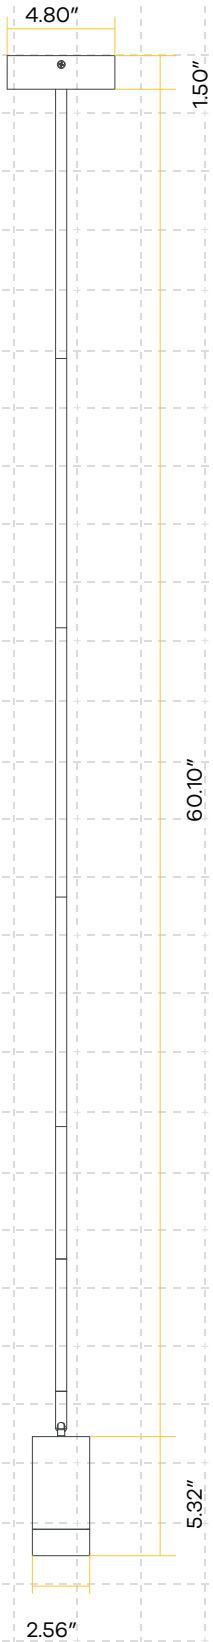

### Product Information

Color temp	27,30,35,41,50k
Output lumens	1150
Beam angle	40°
Input volts	120-277V
Wattage	12W
Height	5.32"
Width	2.56"
CRI	90
Dimmable	Yes
Pack	18

**G-12505**

CYD/25/12W/RD/LED/5CCT/BC  
**Brushed Copper**

#### Reflector

**G-12590**  
CYD/L25/24-DEGREE

**G-12591**  
CYD/L25/40-DEGREE

#### Diffuser

**G-12594**  
HEX/HC/25/DIFFUSER

## Dimensions