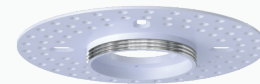

G-25050

CYD/25/RCM/JB
**Recessed Mount
J-Box**
CUT OUT 2.00"

G-25051

25/CYD/25/TL/MP
J-Box Mud Plate