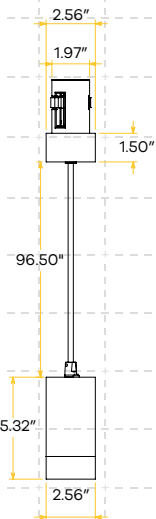

### Product Information

Color temp	27,30,35,41,50k
Output lumens	1150
Beam angle	40°
Input volts	120-277V
Wattage	12W
Height	5.32"
Width	2.56"
CRI	90
Dimmable	Yes
Pack	18

**G-12505**

CYD/25/12W/RD/LED/5CCT/BC  
**Brushed Copper**

### G-25050

CYD/25/RCM/JB  
**Recessed Mount  
J-Box**  
CUT OUT 2.00"

# Dimensions

G-12515

G-12525

G-12535

G-12545

## Dimensions