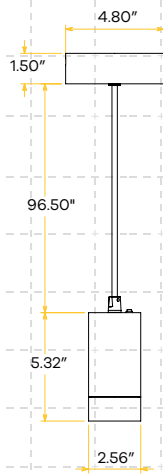

# Jupiter 2.50"

### Product Information

Color temp	27,30,35,41,50k
Output lumens	1150
Beam angle	40°
Input volts	120-277V
Wattage	12W
Height	5.32"
Width	2.56"
CRI	90
Dimmable	Yes
Pack	18

**G-12505**

CYD/25/12W/RD/LED/5CCT/BC  
**Brushed Copper**

# Dimensions

G-12515

G-12525

G-12535

G-12545

## Dimensions