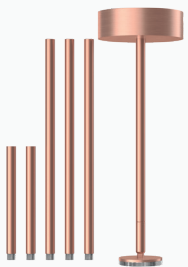

G-12545

CYD/25/RD/SM/STM/BC
**Surface Mount
Stem**
4X12" & 2X6" Stems