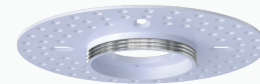

G-25050

CYD/25/RCM/JP
**Recessed Mount
J-Box**
CUT OUT 2.00"

G-25051

25/CYD/25/TL/MP
J-Box Mud Plate