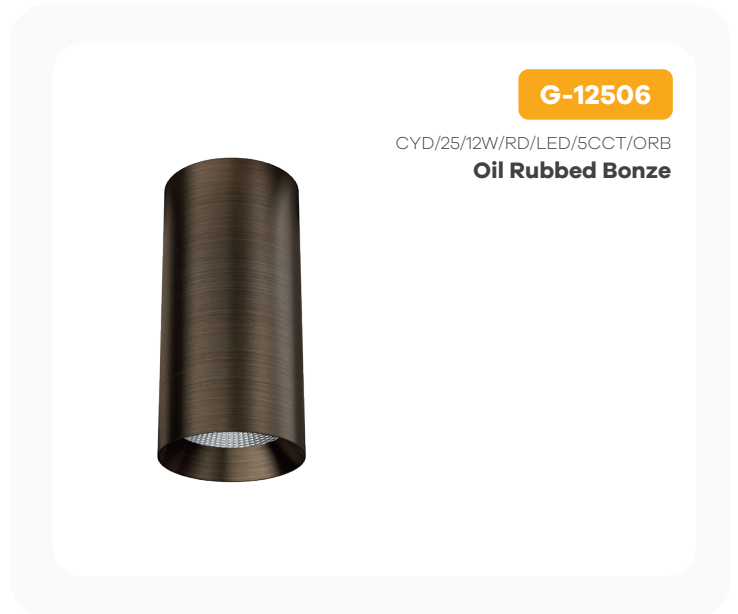

Jupiter 2.50"

Round Universal Cylinder - Oil Rubbed Bronze

Product Information

Color temp	27,30,35,41,50k
Output lumens	1150
Beam angle	40°
Input volts	120-277V
Wattage	12W
Height	5.32"
Width	2.56"
CRI	90
Dimmable	Yes
Pack	18