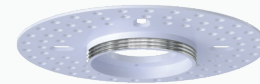

G-25050

CYD/25/RCM/JB
**Recessed Mount
J-Box**
CUT OUT 2.00"

G-25051

25/CYD/25/TL/MP
J-Box Mud Plate