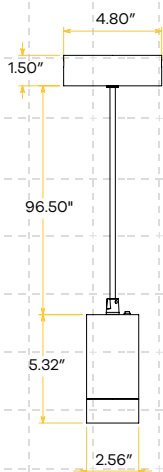

### Product Information

Color temp	27,30,35,41,50k
Output lumens	1150
Beam angle	40°
Input volts	120-277V
Wattage	12W
Height	5.32"
Width	2.56"
CRI	90
Dimmable	Yes
Pack	18

### G-25050

CYD/25/RCM/JB  
**Recessed Mount  
J-Box**  
CUT OUT 2.00"

# Dimensions

G-12516

G-12526

G-12536

G-12546

## Dimensions