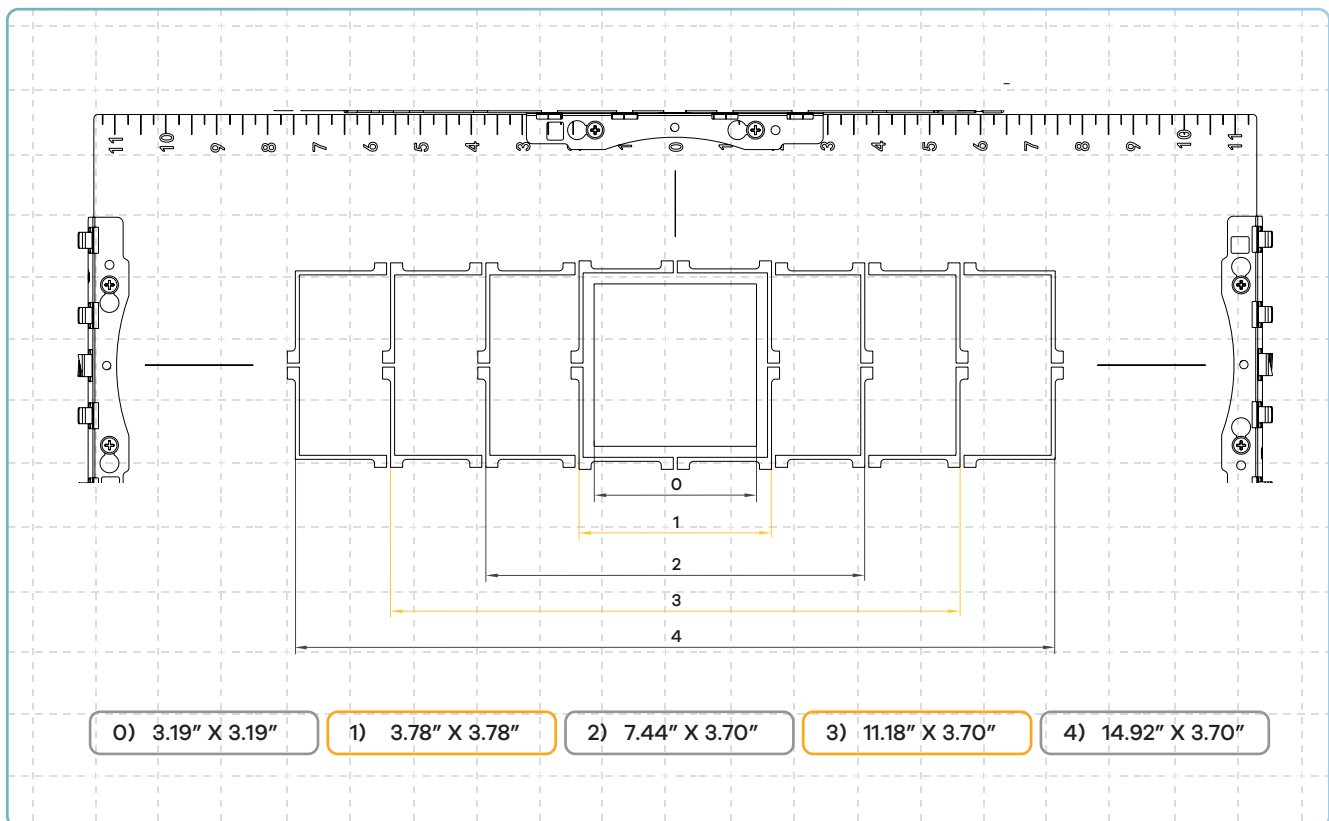

New Construction Plate

3.7" Rectangular Flanged

Product Information

Cut out sizes	0 Punch Out 3.19" X 3.19"
	1 Punch Out 3.78" X 3.78"
	2 Punch Out 7.44" X 3.70"
	3 Punch Out 11.18" X 3.70"
	4 Punch Out 14.92" X 3.70"
Pack	12

Item Knockouts Universal Sizes

Dimensions