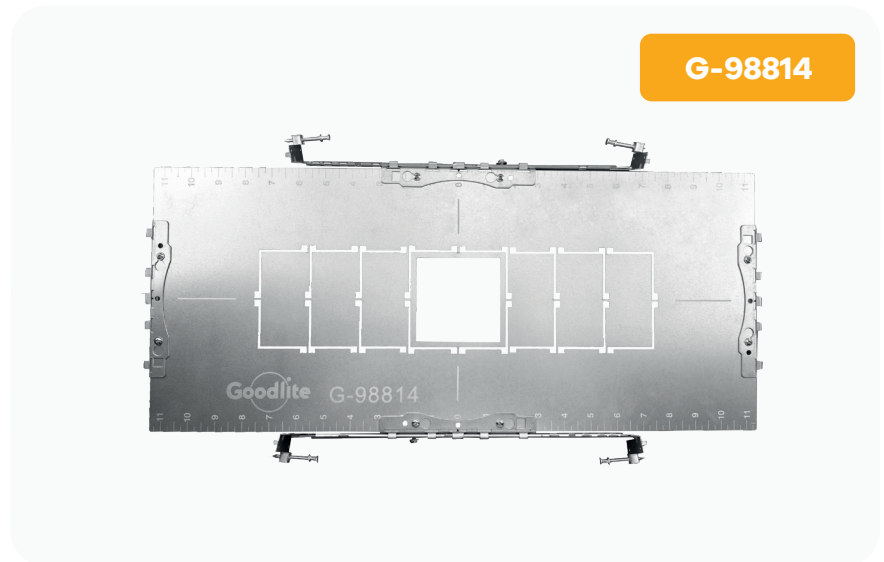

New Construction Plate

3.7" Rectangular Flanged

Product Information

Cut out sizes	0 Punch Out 3.19" X 3.19"
	1 Punch Out 3.78" X 3.78"
	2 Punch Out 7.44" X 3.70"
	3 Punch Out 11.18" X 3.70"
	4 Punch Out 14.92" X 3.70"
Pack	12

Item Knockouts Universal Sizes

Dimensions