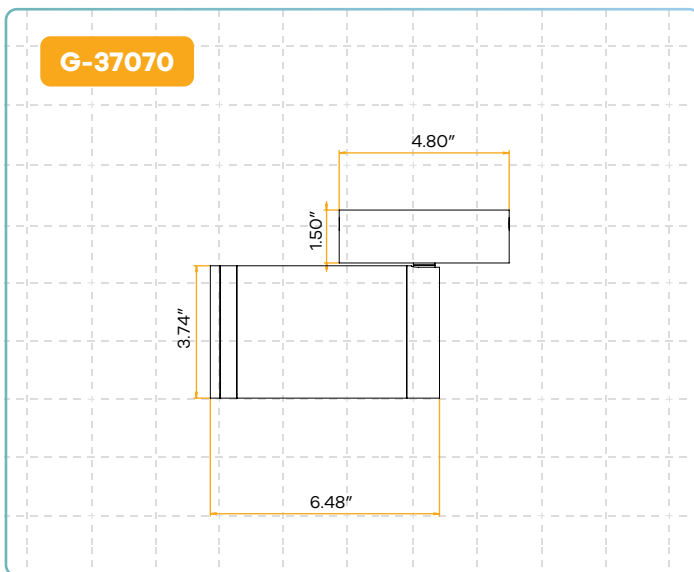

Jupiter 3.70"

Beam Adjustable Cylinder - White

Product Information

Color temp	27,30,35,41,50k
Output lumens	2600
Beam angle	20-55°
Input volts	120-277V
Wattage	28W
Height	5.55"
Width	3.74"
CRI	90
Dimmable	Triac or 0-10v
Pack	24

Dimensions

G-37080

G-37050

G-37051