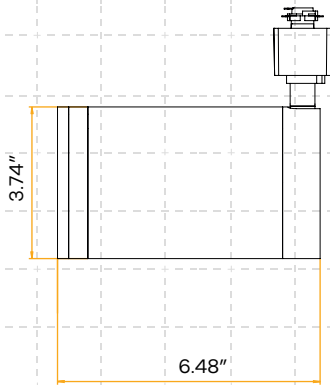

Jupiter 3.70"

Beam Adjustable Cylinder - White

Product Information

Color temp	27,30,35,41,50k
Output lumens	2600
Beam angle	20-55°
Input volts	120-277V
Wattage	28W
Height	5.55"
Width	3.74"
CRI	90
Dimmable	Triac or 0-10v
Pack	24

Dimensions

G-37080

G-37050

G-37051