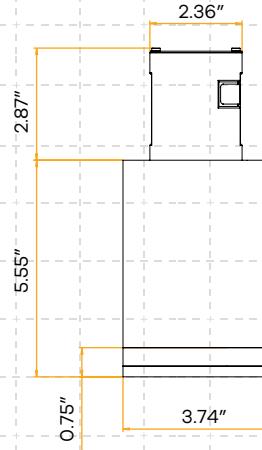

Jupiter 3.70"

Beam Adjustable Cylinder - White

Product Information

Color temp	27,30,35,41,50k
Output lumens	2600
Beam angle	20-55°
Input volts	120-277V
Wattage	28W
Height	5.55"
Width	3.74"
CRI	90
Dimmable	Triac or 0-10v
Pack	24

Dimensions

G-37080

G-37050

G-37051