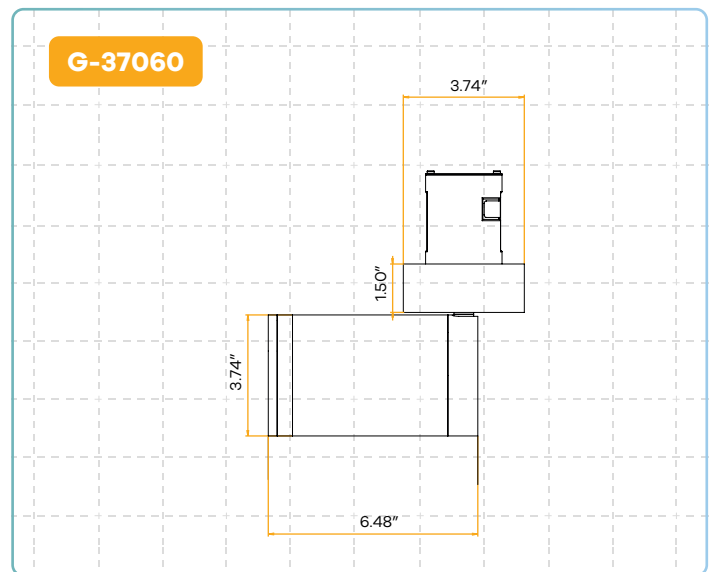

Jupiter 3.70"

Beam Adjustable Cylinder - White

Product Information

Color temp	27,30,35,41,50k
Output lumens	2600
Beam angle	20-55°
Input volts	120-277V
Wattage	28W
Height	5.55"
Width	3.74"
CRI	90
Dimmable	Triac or 0-10v
Pack	24

G-37000

CYD/37/28W/ADJ/RD/LED/5CCT/WH
White

Accessories

Emergency LED Driver
 25W G-95525
 30W G-48411
 60W G-95521

New Construction Plate
 G-98800 (3) Punch Out
 To use with Recessed Mount Installations

Mounting Options

Dimensions

G-37080

G-37050

G-37051