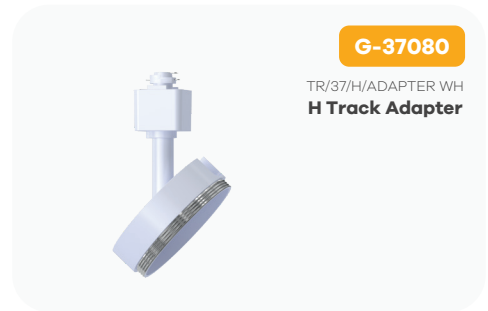

Jupiter 3.70"

Beam Adjustable Cylinder - White

Product Information

Color temp	27,30,35,41,50k
Output lumens	2600
Beam angle	20-55°
Input volts	120-277V
Wattage	28W
Height	5.55"
Width	3.74"
CRI	90
Dimmable	Triac or 0-10v
Pack	24

G-37000

CYD/37/28W/ADJ/RD/LED/5CCT/WH
White

Accessories

Emergency LED Driver
 25W G-95525
 30W G-48411
 60W G-95521

New Construction Plate
 G-98800 (3) Punch Out
 To use with Recessed Mount Installations

Mounting Options