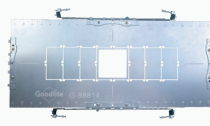

Altair 3.5"

Double Head Regress Gimbal

Product Information

Color temp	27,30, 35,41, 50k
Output lumens	2600 3600
Beam angle	40°
Input volts	120-277V
Wattage	27W 40W
CRI	90
IC rated	At 27W
Dimmable	Triac or 0-10v
Plenum rated	FT6
Cut out	7.44" X 3.70"
OD	7.87" X 3.58"
Height	4.26"
Packed	6

Dimmable

Changing Lens

Accessories

Emergency LED Driver

25W G-95525
30W G-48411
60W G-95521

New Construction Plate

G-98814 2 Punch Out

Extension Cords

5ft G-20247
10ft G-20248
20ft G-19822
30ft G-19823

Dimensions

Dimmer list

Brand	Load	Model
LUTRON	150W	LECL-153P
		CTCL-150H
		LGCL-153PLH
		CTCL-153P
		SCL-153P
		PD-6WCL
		PD-5NE
		DVCL-153P
		TGCL-153P
		AYCL-153P
		MSCL-OP153M
		STCL-153M
		DVRF-6L
		250W
	DVCL253	
	DVRP-253	
	MRF2S-6CL	
	300W	DVELV-300P
		SELVB-300P
	600W	MACL-153M
		MRF2-600M
		DVLV603
		MA-600