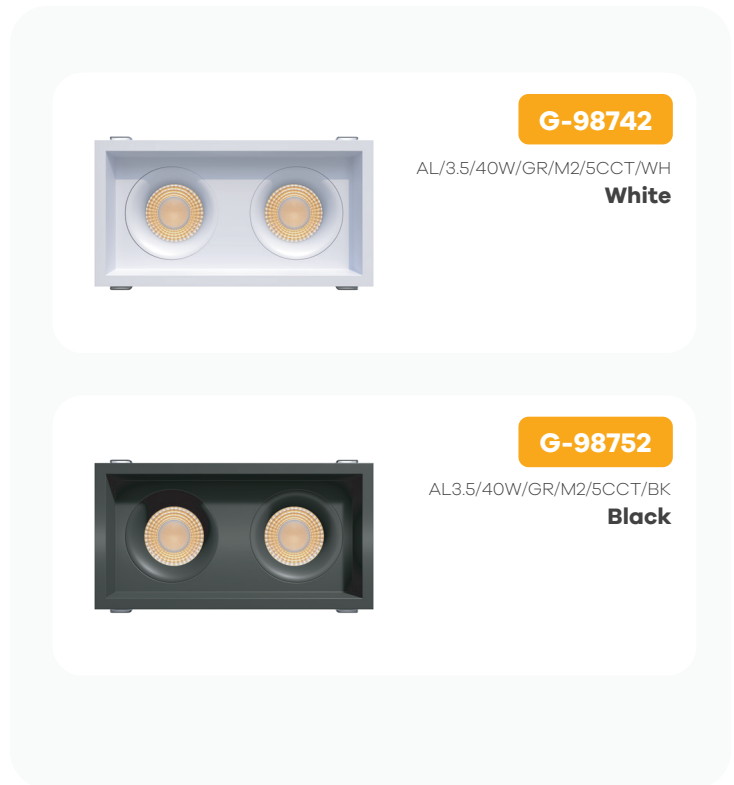

Altair 3.5"

Double Head Regress Gimbal

Product Information

Color temp	27,30, 35,41, 50k
Output lumens	2600 3600
Beam angle	40°
Input volts	120-277V
Wattage	27W 40W
CRI	90
IC rated	At 27W
Dimmable	Triac or 0-10v
Plenum rated	FT6
Cut out	7.44" X 3.70"
OD	7.87" X 3.58"
Height	4.26"
Packed	6

G-98742

AL/3.5/40W/GR/M2/5CCT/WH
White

G-98752

AL3.5/40W/GR/M2/5CCT/BK
Black

Lens Options

Clear Lens

G-98825
L3/24-DEGREE

G-98826
L3/40-DEGREE

G-98827
L3/60-DEGREE

Reflector

G-98828
30°-DEGREE

G-98829
40°-DEGREE

Selectable Color

CRI 90+ True Colors

Wet Location

Air Tight