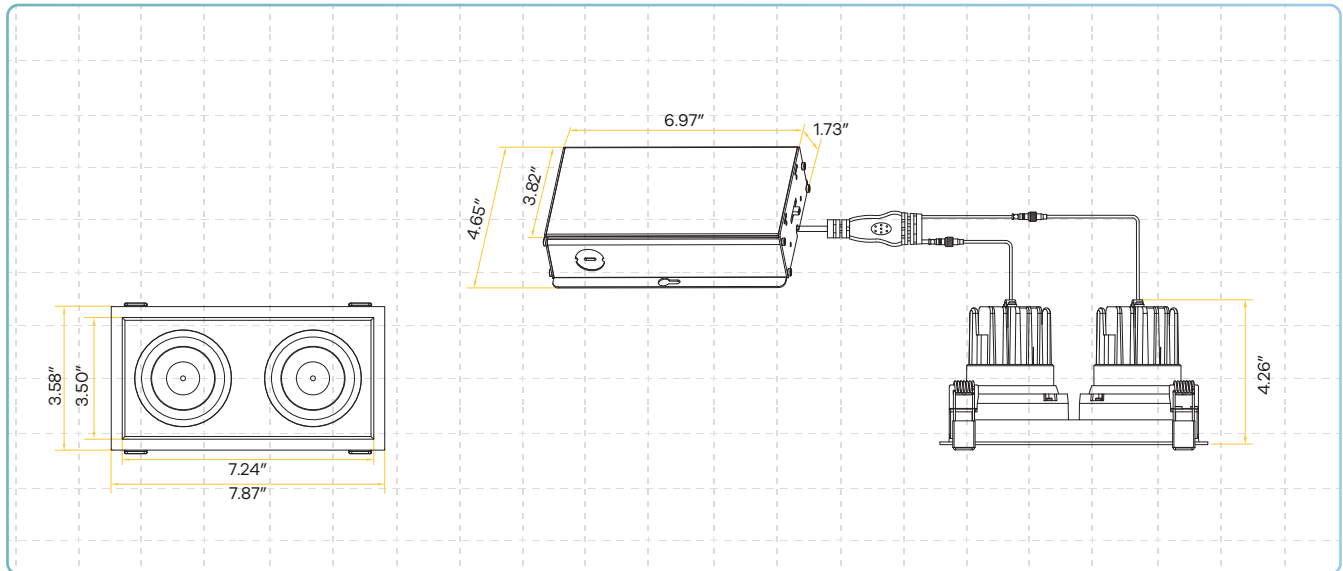

Altair 3.5"

Double Head Regress Gimbal

Product Information

Color temp	27,30, 35,41, 50k
Output lumens	2600 3600
Beam angle	40°
Input volts	120-277V
Wattage	27W 40W
CRI	90
IC rated	At 27W
Dimmable	Triac or 0-10v
Plenum rated	FT6
Cut out	7.44" X 3.70"
OD	7.87" X 3.58"
Height	4.26"
Packed	6

Dimmable

Changing Lens

Accessories

Emergency LED Driver

25W G-95525
30W G-48411
60W G-95521

New Construction Plate

G-98814 2 Punch Out

Extension Cords

5ft G-20247
10ft G-20248
20ft G-19822
30ft G-19823

Dimensions

Dimmer list

Brand	Load	Model
LUTRON	150W	LECL-153P
		CTCL-150H
		LGCL-153PLH
		CTCL-153P
		SCL-153P
		PD-6WCL
		PD-5NE
		DVCL-153P
		TGCL-153P
		AYCL-153P
		MSCL-OP153M
		STCL-153M
		DVRF-6L
		250W
	DVCL253	
	DVRP-253	
	MRF2S-6CL	
	300W	DVELV-300P
		SELVB-300P
	600W	MACL-153M
		MRF2-600M
		DVLV603
		MA-600