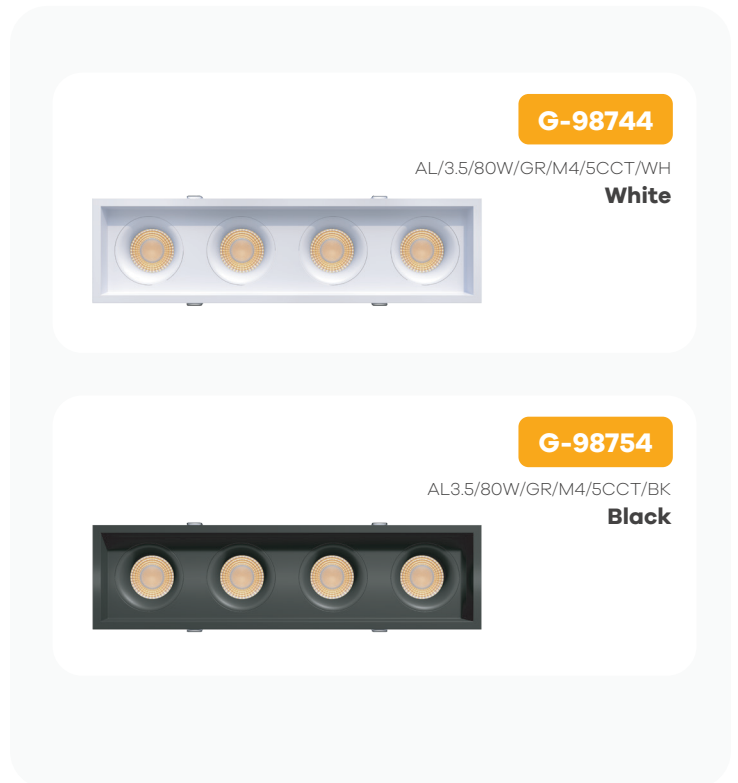

Altair 3.5"

4 Head Regress Gimbal

Product Information

Color temp	27,30, 35,41, 50k
Output lumens	4900 6800
Beam angle	40°
Input volts	120-277V
Wattage	50W 80W
CRI	90
IC rated	At 50W
Dimmable	Triac or 0-10v
Plenum rated	FT6
Cut out	14.92" X 3.70"
OD	15.35" X 4.13"
Height	4.26"
Packed	4

Lens Options

Clear Lens

G-98825
L3/24-DEGREE

G-98826
L3/40-DEGREE

G-98827
L3/60-DEGREE

Reflector

G-98828
30°-DEGREE

G-98829
40°-DEGREE

Selectable Color

CRI 90+ True Colors

Wet Location

Air Tight

Dimmable

Changing Lens

Accessories

Emergency LED Driver
25W G-95525
60W G-95521