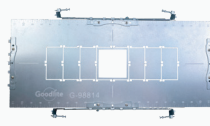

Altair 3.5"

4 Head Regress Gimbal

Product Information

Color temp	27,30, 35,41, 50k
Output lumens	4900 6800
Beam angle	40°
Input volts	120-277V
Wattage	50W 80W
CRI	90
IC rated	At 50W
Dimmable	Triac or 0-10v
Plenum rated	FT6
Cut out	14.92" X 3.70"
OD	15.35" X 4.13"
Height	4.26"
Packed	4

Selectable Color

CRI 90+ True Colors

Wet Location

Air Tight

Dimmable

Changing Lens

Accessories

Emergency LED Driver
25W G-95525
60W G-95521

New Construction Plate
G-98814 4 Punch Out

Extension Cords
5ft G-20247
10ft G-20248
20ft G-19822
30ft G-19823

Dimensions

Dimmer list

Brand	Load	Model
LUTRON	150W	LECL-153P
		CTCL-150H
		LGCL-153PLH
		CTCL-153P
		SCL-153P
		PD-6WCL
		PD-5NE
		DVCL-153P
		TGCL-153P
		AYCL-153P
		MSCL-OP153M
		STCL-153M
		DVRF-6L
		250W
	DVCL253	
	DVRP-253	
	MRF2S-6CL	
	300W	DVELV-300P
		SELVB-300P
	600W	MACL-153M
		MRF2-600M
		DVLV603
		MA-600