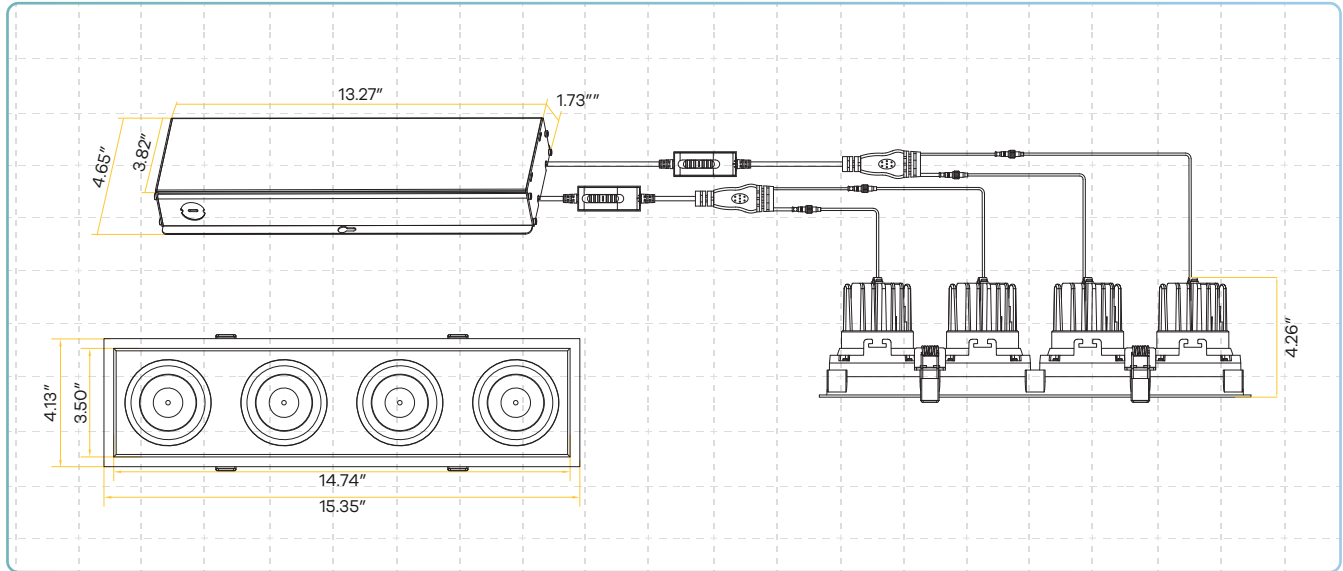

Altair 3.5"

4 Head Regress Gimbal

Product Information

Color temp	27,30, 35,41, 50k
Output lumens	4900 6800
Beam angle	40°
Input volts	120-277V
Wattage	50W 80W
CRI	90
IC rated	At 50W
Dimmable	Triac or 0-10v
Plenum rated	FT6
Cut out	14.92" X 3.70"
OD	15.35" X 4.13"
Height	4.26"
Packed	4

Selectable Color

CRI 90+ True Colors

Wet Location

Air Tight

Dimmable

Changing Lens

Accessories

Emergency LED Driver
25W G-95525
60W G-95521

New Construction Plate
G-98814 4 Punch Out

Extension Cords
5ft G-20247
10ft G-20248
20ft G-19822
30ft G-19823

Dimensions

Dimmer list

Brand	Load	Model
LUTRON	150W	LECL-153P
		CTCL-150H
		LGCL-153PLH
		CTCL-153P
		SCL-153P
		PD-6WCL
		PD-5NE
		DVCL-153P
		TGCL-153P
		AYCL-153P
		MSCL-OP153M
		STCL-153M
		DVRF-6L
		250W
	DVCL253	
	DVRP-253	
	MRF2S-6CL	
	300W	DVELV-300P
		SELVB-300P
	600W	MACL-153M
		MRF2-600M
		DVLV603
		MA-600