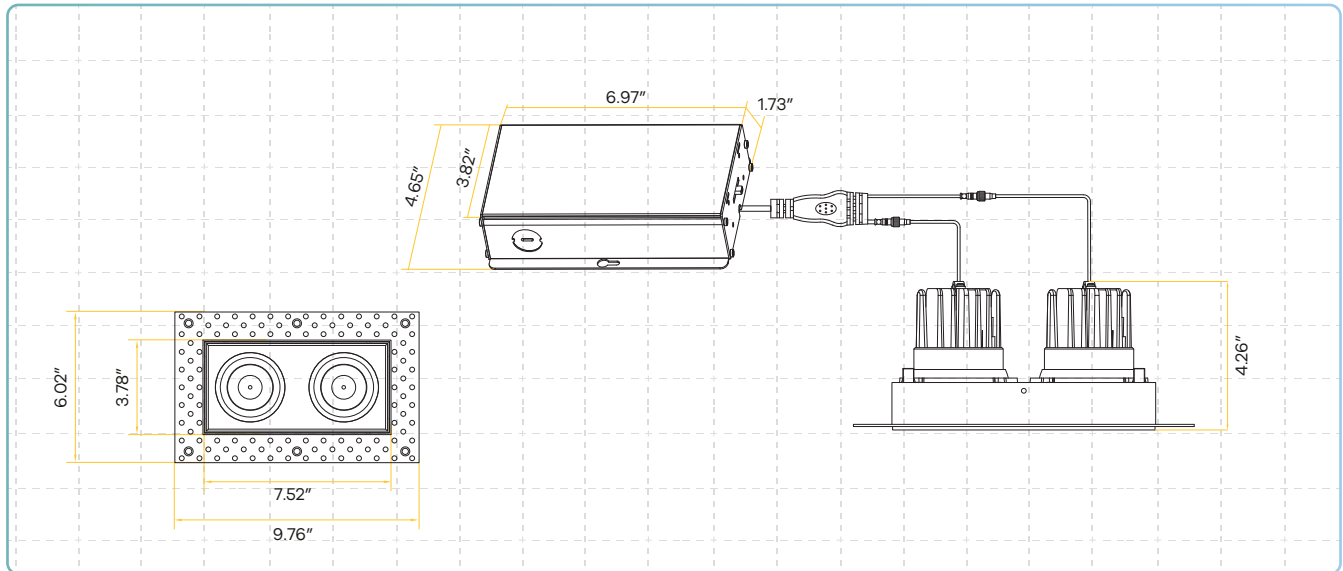

Altair 3.5"

Trimless Double Head Regress Gimbal

Product Information

Color temp	27,30, 35,41, 50k
Output lumens	2600 3600
Beam angle	40°
Input volts	120-277V
Wattage	27W 40W
CRI	90
IC rated	At 27W
Dimmable	Triac or 0-10v
Plenum rated	FT6
Cut out	7.70" X 3.94"
OD	9.76" X 6.02"
Height	4.26"
Packed	6

Dimmable

Changing Lens

Accessories

Emergency LED Driver

25W G-95525
30W G-48411
60W G-95521

New Construction Plate

G-48448 0 Punch Out

Extension Cords

5ft G-20247
10ft G-20248
20ft G-19822
30ft G-19823

Dimensions

Dimmer list

Brand	Load	Model
LUTRON	150W	LECL-153P
		CTCL-150H
		LGCL-153PLH
		CTCL-153P
		SCL-153P
		PD-6WCL
		PD-5NE
		DVCL-153P
		TGCL-153P
		AYCL-153P
		MSCL-OP153M
		STCL-153M
		DVRF-6L
		250W
	DVCL253	
	DVRP-253	
	MRF2S-6CL	
	300W	DVELV-300P
		SELVB-300P
	600W	MACL-153M
		MRF2-600M
		DVLV603
		MA-600