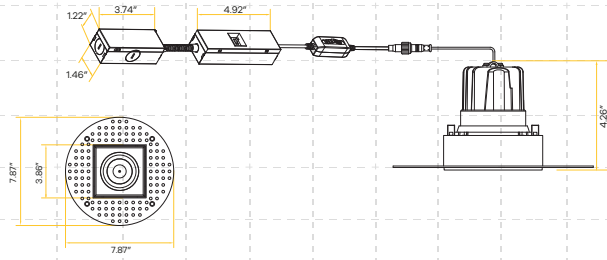

Product Information

Color temp	27, 30, 35, 41, 50K	IC rated	At 39W
Output lumens	3750 5250	Dimmable	Triac or 0-10v
Beam angle	40°	Plenum rated	FT6
Input volts	120-277V	Cut out	11.42" X 3.94"
Wattage	39W 60W	OD	13.50" X 6.02"
CRI	90	Height	4.26"
NC Plate	G-48448 1 Punch Out	Packed	6

G-98764

AL/3.5/80W/GR/M4/5CCT/WH/TL

**G-98774**

AL3.5/80W/GR/M4/5CCT/BK/TL

Product Information

Color temp	27, 30, 35, 41, 50K	IC rated	At 50W
Output lumens	4900 6800	Dimmable	Triac or 0-10v
Beam angle	40°	Plenum rated	FT6
Input volts	120-277V	Cut out	15.12" X 3.94"
Wattage	50W 80W	OD	17.24" X 6.02"
CRI	90	Height	4.26"
NC Plate	G-98817 2 Punch Out	Packed	4

Accessories

Emergency LED Driver

15W G-48410
25W G-95525
30W G-48411
60W G-95521

Extension Cords

5ft G-20247
10ft G-20248
20ft G-19822
30ft G-19823

*NOTE:

EM Batteries require to be either same or higher watt than the fixtures watt (take in consideration these fixture's are wattage select)

Dimensions

G-98761 G-98771

G-98762 G-98772

G-98763 G-98773

G-98764 G-98774

Dimmer list

Brand	Load	Model
LUTRON	150W	LECL-153P
		CTCL-150H
		LGCL-153PLH
		CTCL-153P
		SCL-153P
		PD-6WCL
		PD-5NE
		DVCL-153P
		TGCL-153P
		AYCL-153P
		MSCL-OP153M
		STCL-153M
		DVRF-6L
		250W
	DVCL253	
	DVRP-253	
	MRF2S-6CL	
	300W	DVELV-300P
		SELVB-300P
	600W	MACL-153M
		MRF2-600M
		DVLV603
		MA-600