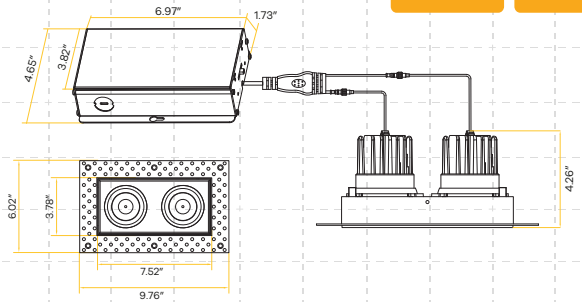

Product Information

Color temp	27, 30, 35, 41, 50K	IC rated	At 39W
Output lumens	3750 5250	Dimmable	Triac or 0-10v
Beam angle	40°	Plenum rated	FT6
Input volts	120-277V	Cut out	11.42" X 3.94"
Wattage	39W 60W	OD	13.50" X 6.02"
CRI	90	Height	4.26"
NC Plate	G-48448 1 Punch Out	Packed	6

G-98764

AL/3.5/80W/GR/M4/5CCT/WH/TL

**G-98774**

AL3.5/80W/GR/M4/5CCT/BK/TL

Product Information

Color temp	27, 30, 35, 41, 50K	IC rated	At 50W
Output lumens	4900 6800	Dimmable	Triac or 0-10v
Beam angle	40°	Plenum rated	FT6
Input volts	120-277V	Cut out	15.12" X 3.94"
Wattage	50W 80W	OD	17.24" X 6.02"
CRI	90	Height	4.26"
NC Plate	G-98817 2 Punch Out	Packed	4

Accessories

Emergency LED Driver

15W G-48410
25W G-95525
30W G-48411
60W G-95521

Extension Cords

5ft G-20247
10ft G-20248
20ft G-19822
30ft G-19823

*NOTE:

EM Batteries require to be either same or higher watt than the fixtures watt (take in consideration these fixture's are wattage select)

Dimensions

G-98761 G-98771

G-98762 G-98772

G-98763 G-98773

G-98764 G-98774

Dimmer list

Brand	Load	Model
LUTRON	150W	LECL-153P
		CTCL-150H
		LGCL-153PLH
		CTCL-153P
		SCL-153P
		PD-6WCL
		PD-5NE
		DVCL-153P
		TGCL-153P
		AYCL-153P
		MSCL-OP153M
		STCL-153M
		DVRF-6L
		250W
	DVCL253	
	DVRP-253	
	MRF2S-6CL	
	300W	DVELV-300P
		SELVB-300P
	600W	MACL-153M
		MRF2-600M
		DVLV603
		MA-600