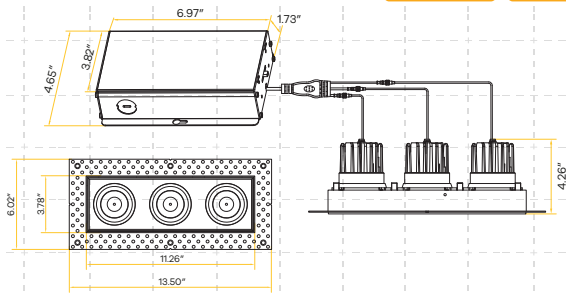

Product Information

Color temp	27, 30, 35, 41, 50K	IC rated	At 39W
Output lumens	3750 5250	Dimmable	Triac or 0-10v
Beam angle	40°	Plenum rated	FT6
Input volts	120-277V	Cut out	11.42" X 3.94"
Wattage	39W 60W	OD	13.50" X 6.02"
CRI	90	Height	4.26"
NC Plate	G-48448 1 Punch Out	Packed	6

G-98764

AL/3.5/80W/GR/M4/5CCT/WH/TL

**G-98774**

AL3.5/80W/GR/M4/5CCT/BK/TL

Product Information

Color temp	27, 30, 35, 41, 50K	IC rated	At 50W
Output lumens	4900 6800	Dimmable	Triac or 0-10v
Beam angle	40°	Plenum rated	FT6
Input volts	120-277V	Cut out	15.12" X 3.94"
Wattage	50W 80W	OD	17.24" X 6.02"
CRI	90	Height	4.26"
NC Plate	G-98817 2 Punch Out	Packed	4

Dimensions

G-98761 G-98771

G-98762 G-98772

G-98763 G-98773

G-98764 G-98774

Dimmer list

Brand	Load	Model
LUTRON	150W	LECL-153P
		CTCL-150H
		LGCL-153PLH
		CTCL-153P
		SCL-153P
		PD-6WCL
		PD-5NE
		DVCL-153P
		TGCL-153P
		AYCL-153P
		MSCL-OP153M
		STCL-153M
		DVRF-6L
		250W
	DVCL253	
	DVRP-253	
	MRF2S-6CL	
	300W	DVELV-300P
		SELVB-300P
	600W	MACL-153M
		MRF2-600M
		DVLV603
		MA-600