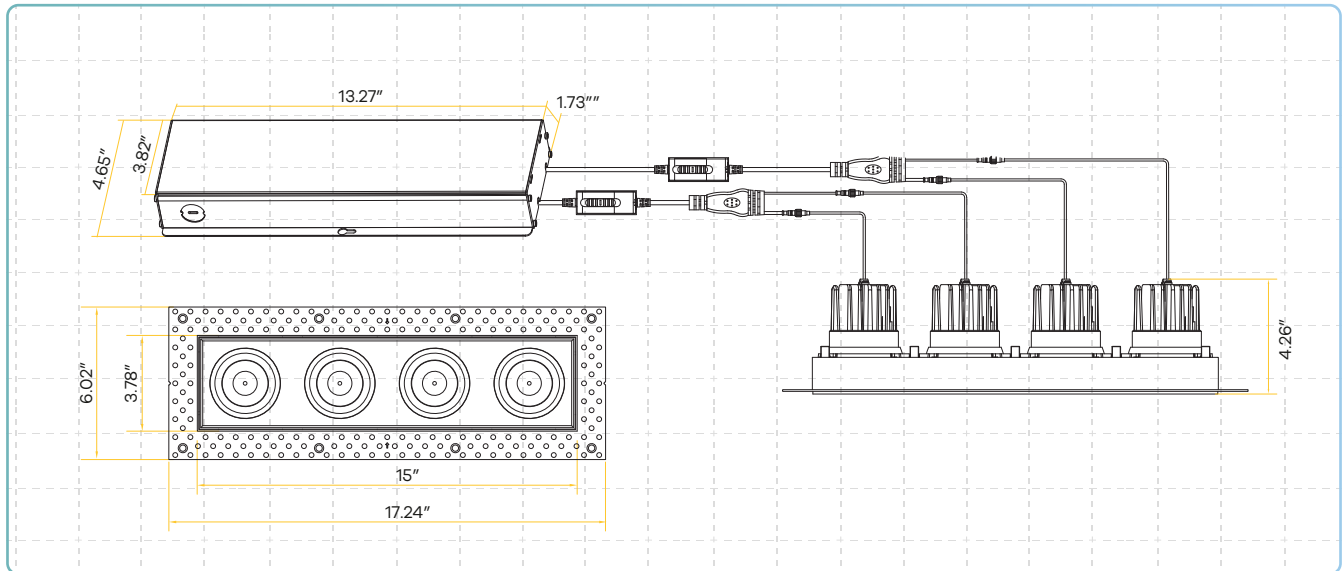

Altair 3.5"

Trimless 4 Head Regress Gimbal

Product Information

Color temp	27,30, 35,41, 50k
Output lumens	4900 6800
Beam angle	40°
Input volts	120-277V
Wattage	50W 80W
CRI	90
IC rated	At 50W
Dimmable	Triac or 0-10v
Plenum rated	FT6
Cut out	15.12" X 3.94"
OD	17.24" X 6.02"
Height	4.26"
Packed	4

Selectable Color

CRI 90+ True Colors

Wet Location

Air Tight

Dimmable

Changing Lens

Accessories

Emergency LED Driver
25W G-95525
60W G-95521

New Construction Plate
G-98817 2 Punch Out

Extension Cords
5ft G-20247
10ft G-20248
20ft G-19822
30ft G-19823

Dimensions

Dimmer list

Brand	Load	Model	
LUTRON	150W	LECL-153P	
		CTCL-150H	
		LGCL-153PLH	
		CTCL-153P	
		SCL-153P	
		PD-6WCL	
		PD-5NE	
		DVCL-153P	
		TGCL-153P	
		AYCL-153P	
		MSCL-OP153M	
		STCL-153M	
		DVRF-6L	
		250W	PD-10NXD
			DVCL253
	DVRP-253		
	MRF2S-6CL		
	300W	DVELV-300P	
		SELVB-300P	
	600W	MACL-153M	
		MRF2-600M	
		DVLV603	
		MA-600	