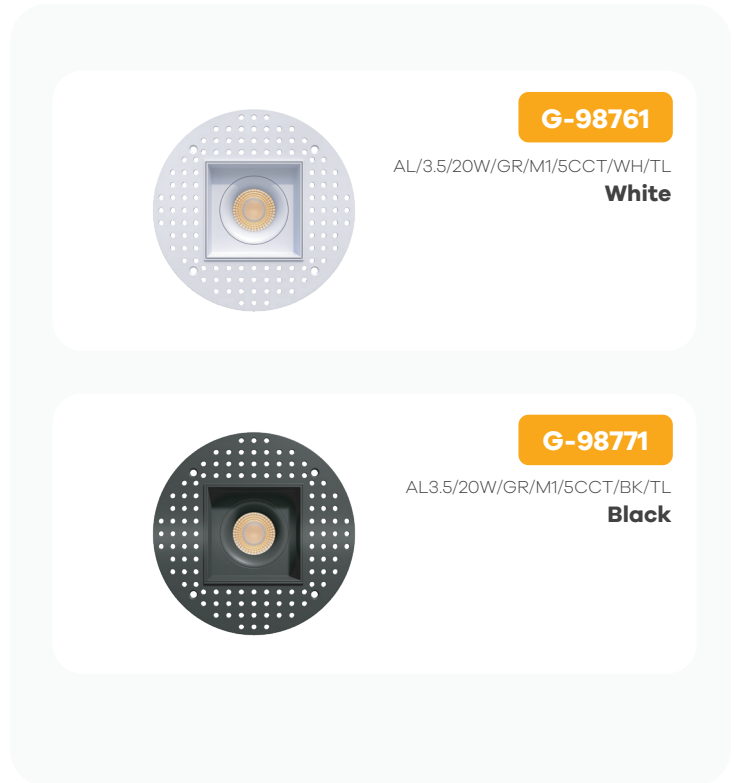

# Altair 3.5"

## Trimless Square Regress Gimbal

### Product Information

Color temp	27,30, 35,41, 50k
Output lumens	1400 - 1850
Beam angle	40°
Input volts	120-277V
Wattage	14W 20W
CRI	90
IC rated	At 14W
Dimmable	Triac or 0-10v
Plenum rated	FT6
Cut out	Sq 4"x4" Rd 5.59"
OD	7.87"
Height	4.26"
Packed	12