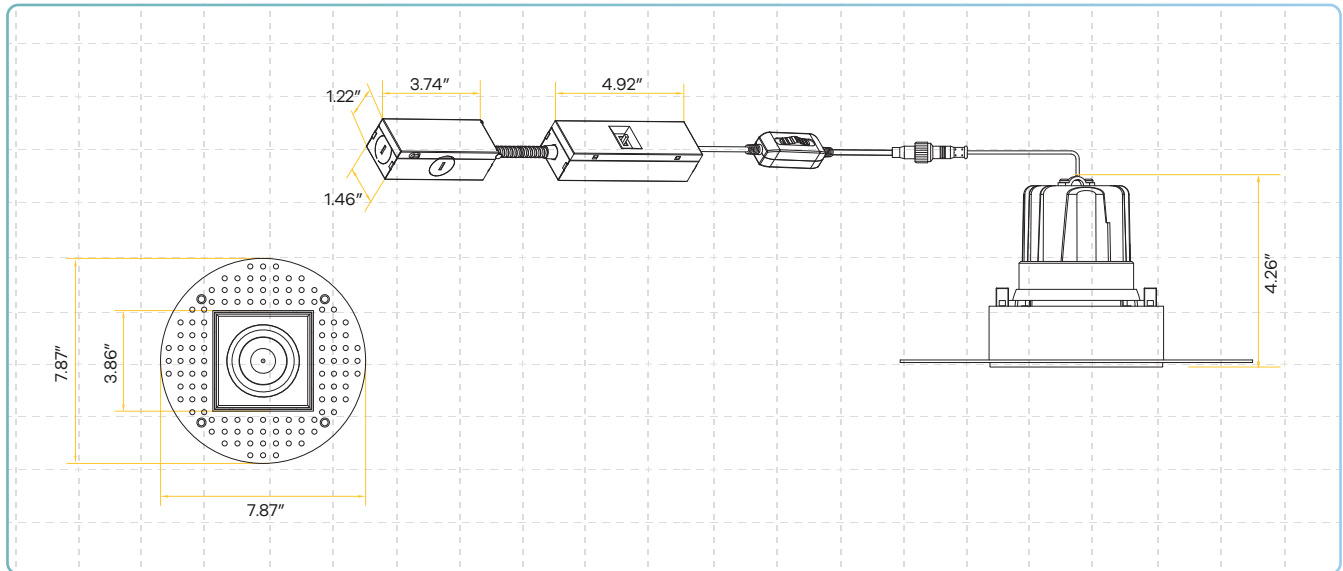

### New Construction Plate

G-98800 9 Punch Out

## Dimensions