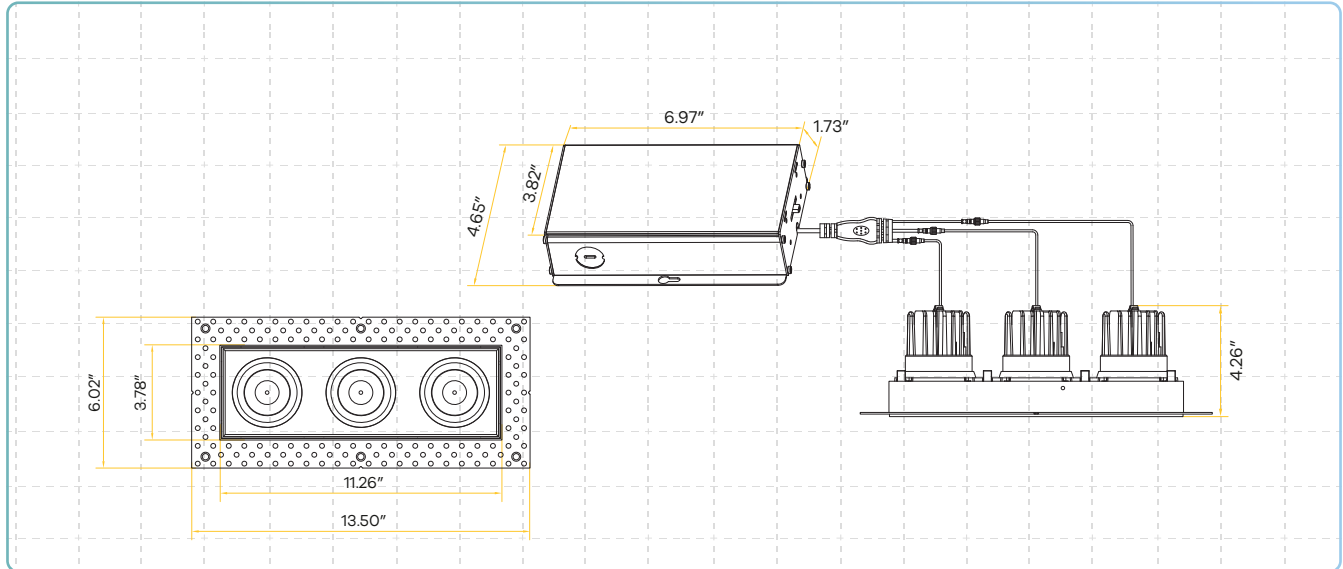

## Accessories

**Emergency LED Driver**  
25W G-95525  
60W G-95521

**New Construction Plate**  
G-48448 1 Punch Out

**Extension Cords**  
5ft G-20247  
10ft G-20248  
20ft G-19822  
30ft G-19823

## Dimensions