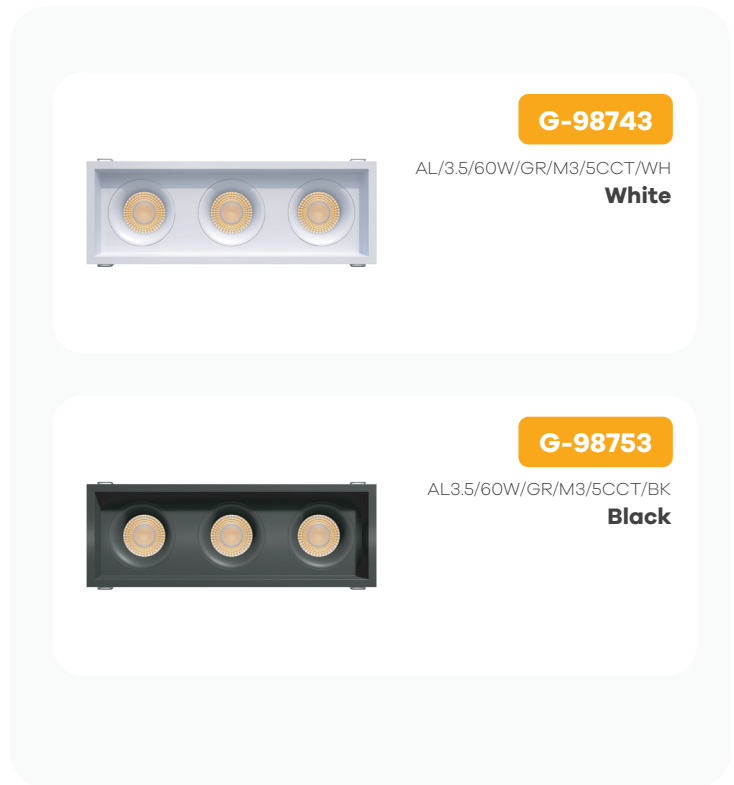

## Triple Head Regress Gimbal

### Product Information

Color temp	27,30, 35,41, 50k
Output lumens	3750 5250
Beam angle	40°
Input volts	120-277V
Wattage	39W 60W
CRI	90
IC rated	At 39W
Dimmable	Triac or 0-10v
Plenum rated	FT6
Cut out	11.18" X 3.70"
OD	11.61" X 4.13"
Height	4.26"
Packed	6