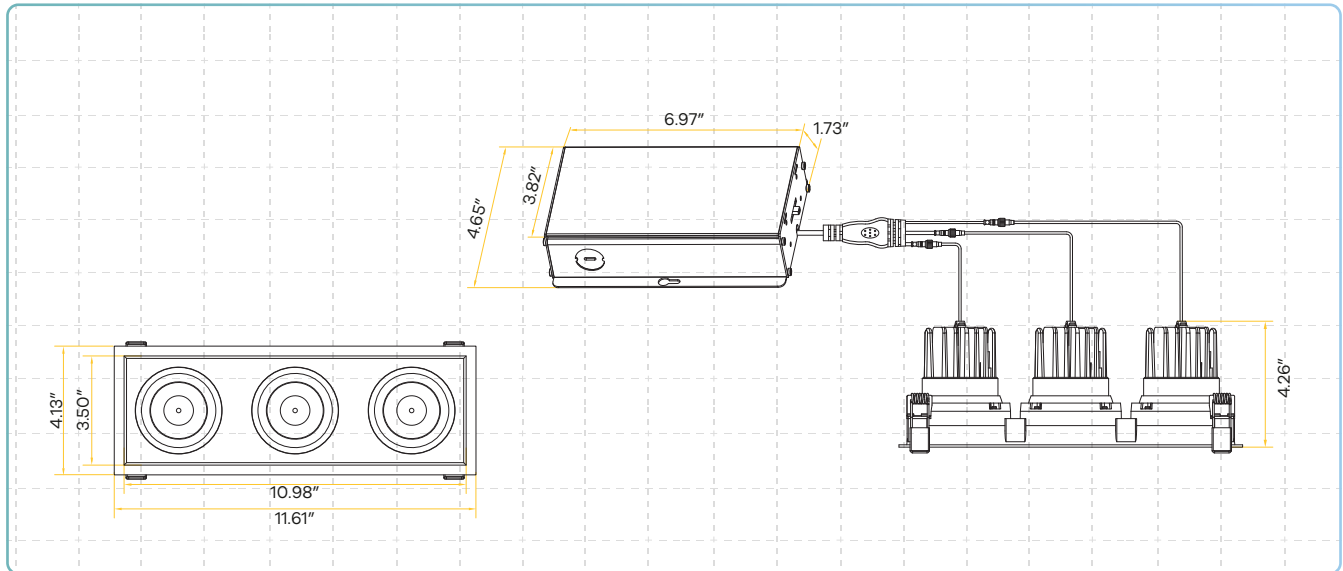

### New Construction Plate

G-98814 3 Punch Out

## Dimensions