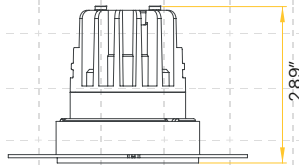

Dimensions

Face

G-48240

G-48241

G-48242 / G-20213