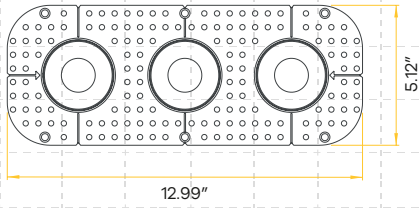

Aster 2"

Round Triple Head Trimless Kit

Product Information

| | |
|---------|-----------------------|
| Style | 3 Heads |
| Cut out | 2.72" X 10.51" |
| OD | 5.12" X 12.99" |
| Height | W/G-48240 2.36" |
| | W/G-48241 2.89" |
| | W/G-48242-20213 5.47" |
| Pack | 36 |

Compatible Modules

- [G-48240](#)
- [G-48241](#)
- [G-48242](#)
- [G-20213](#)

Installed Photo

Accessories

Multiple New Construction plate
G-98821 4 Punch Out

Dimensions

Face

G-48240