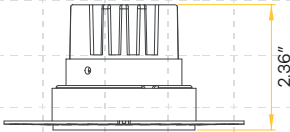

Aster 2"

Round Triple Head Trimless Kit

Product Information

| | |
|---------|-----------------------|
| Style | 3 Heads |
| Cut out | 2.72" X 10.51" |
| OD | 5.12" X 12.99" |
| Height | W/G-48240 2.36" |
| | W/G-48241 2.89" |
| | W/G-48242-20213 5.47" |
| Pack | 36 |

Compatible Modules

- [G-48240](#)
- [G-48241](#)
- [G-48242](#)
- [G-20213](#)

Installed Photo

Accessories

Multiple New Construction plate
G-98821 4 Punch Out

Dimensions

Face

G-48240