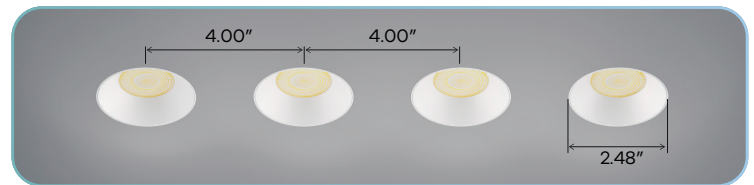

Aster 2"

Round Triple Head Trimless Kit

Product Information

| | |
|---------|-----------------------|
| Style | 3 Heads |
| Cut out | 2.72" X 10.51" |
| OD | 5.12" X 12.99" |
| Height | W/G-48240 2.36" |
| | W/G-48241 2.89" |
| | W/G-48242-20213 5.47" |
| Pack | 36 |

Compatible Modules

- [G-48240](#)
- [G-48241](#)
- [G-48242](#)
- [G-20213](#)

Installed Photo

Accessories

Multiple New Construction plate
G-98821 4 Punch Out

Dimensions

Face

G-48240