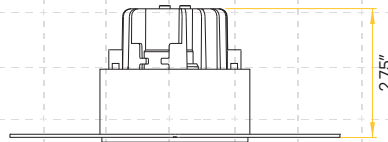

Aster 2"

Square Quadruple Head Trimless Kit

Product Information

Style	4 Heads
Cut out	3.03" X 15.55"
OD	6.04" X 18.54"
Height	W/G-48240 2.18"
	W/G-48241 2.75"
	W/G-48242-20213 5.33"
Pack	12

Compatible Modules

- [G-48240](#)
- [G-48241](#)
- [G-48242](#)
- [G-20213](#)

Installed Photo

Accessories

Dimensions

Face

G-48240

G-48241

G-48242 / G-20213