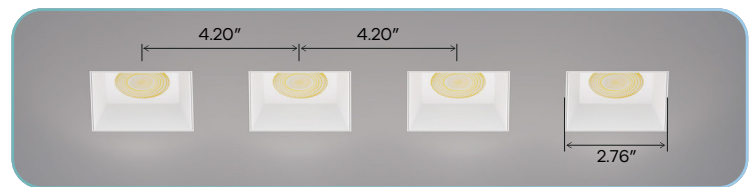

Aster 2"

Square Quadruple Head Trimless Kit

Product Information

Style	4 Heads
Cut out	3.03" X 15.55"
OD	6.04" X 18.54"
Height	W/G-48240 2.18"
	W/G-48241 2.75"
	W/G-48242-20213 5.33"
Pack	12

Compatible Modules

- [G-48240](#)
- [G-48241](#)
- [G-48242](#)
- [G-20213](#)

Installed Photo

Accessories

Dimensions

Face

G-48240

G-48241

G-48242 / G-20213