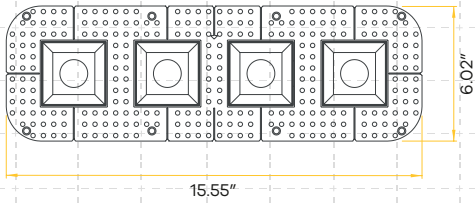

Aster 2"

Square Quadruple Head Trimless Kit

Product Information

Style	4 Heads
Cut out	3.03" X 15.55"
OD	6.04" X 18.54"
Height	W/G-48240 2.18"
	W/G-48241 2.75"
	W/G-48242-20213 5.33"
Pack	12

Compatible Modules

- [G-48240](#)
- [G-48241](#)
- [G-48242](#)
- [G-20213](#)

Installed Photo

Accessories

Dimensions

Face

G-48240

G-48241

G-48242 / G-20213