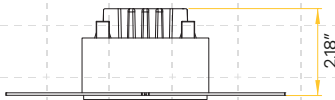

Aster 2"

Square Quadruple Head Trimless Kit

Product Information

Style	4 Heads
Cut out	3.03" X 15.55"
OD	6.04" X 18.54"
Height	W/G-48240 2.18"
	W/G-48241 2.75"
	W/G-48242-20213 5.33"
Pack	12

Compatible Modules

- [G-48240](#)
- [G-48241](#)
- [G-48242](#)
- [G-20213](#)

Installed Photo

Accessories

Dimensions

Face

G-48240

G-48241

G-48242 / G-20213