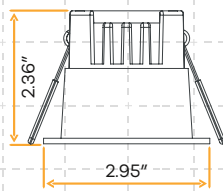

Aster 2"

Narrow Trims

Product Information

Cut Out	2.55"
OD	2.95"
Height	W/G-48240 2.36"
	W/G-48340 2.89"
	W/G-20213-G-20215 5.47"
Pack	64

G-21520

NT2/R/WT
White

G-21521

NT2/R/BK
Black

New Construction Plate

G-19979 1 Punch Out

New Construction Plate

G-19981 1 Punch Out

Dimensions

G-48240

G-48340

G-20215
G-20213