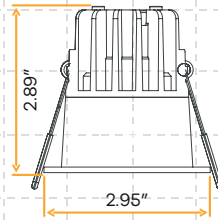

Aster 2"

Narrow Trims

Product Information

Cut Out	2.55"
OD	2.95"
Height	W/G-48240 2.36"
	W/G-48340 2.89"
	W/G-20213-G-20215 5.47"
Pack	64

G-21520

NT2/R/WT
White

G-21521

NT2/R/BK
Black

New Construction Plate

G-19979 1 Punch Out

New Construction Plate

G-19981 1 Punch Out

Dimensions

G-48240

G-48340

G-20215
G-20213