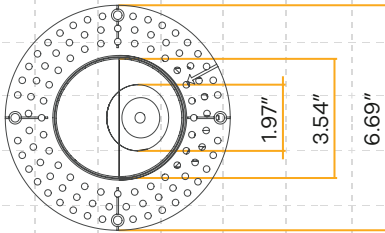

Aster 3.5"

Trimless Wall Wash Round

Product Information

Style	Wall Wash Trimless Round
Cut Out	4.25"
OD	6.69"
Height	W/G-23501 3.27"
	W/G-23500 4.45"
	W/G-23505 5.93"
	W/G-23502 4.28"
Pack	24

G-23610
K3.5/R/WW/W/TL
White

G-23611
K3.5/R/WW/BK/TL
Black

Compatible Modules

G-23501 [↗](#)

G-23500 [↗](#)

G-23505 [↗](#)

G-23502 [↗](#)

Accessories

New Construction Plate
G-19975 4 Punch Out

New Construction Plate
G-19969 1 Punch Out

New Construction Plate
G-19979 4 Punch Out

Dimensions

Face

G-23501

G-23500

G-23505

G-23502