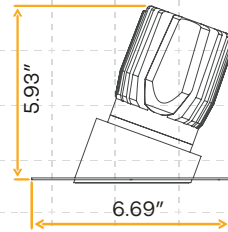

New Construction Plate
G-19969 1 Punch Out

New Construction Plate
G-19979 4 Punch Out

Dimensions

Face

G-23501

G-23500

G-23505

G-23502