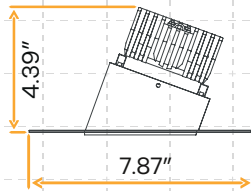

Aster 3.5"

Trimless Wall Wash Square

Product Information

Style	Wall Wash Trimless Square
Cut Out	SQ 4.55" X 3.8" - RD 5.63"
OD	7.87"
Height	W/G-23501 3.22"
	W/G-23500 4.39"
	W/G-23505 5.90"
	W/G-23502 4.39"
Pack	24

Dimensions

Face

G-23501

G-23500

G-23505

G-23502