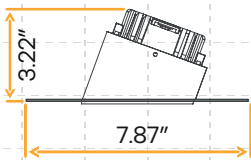

Aster 3.5"

Trimless Wall Wash Square

Product Information

Style	Wall Wash Trimless Square
Cut Out	SQ 4.55" X 3.8" - RD 5.63"
OD	7.87"
Height	W/G-23501 3.22"
	W/G-23500 4.39"
	W/G-23505 5.90"
	W/G-23502 4.39"
Pack	24

G-23502 [↗](#)

Accessories

New Construction Plate

G-19975 7 Punch Out

New Construction Plate

G-19969 2 Punch Out

New Construction Plate

G-19979 7 Punch Out

Dimensions

Face

G-23501

G-23500

G-23505

G-23502