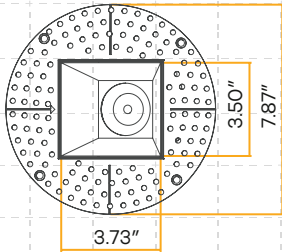

Aster 3.5"

Trimless Wall Wash Square

Product Information

Style	Wall Wash Trimless Square
Cut Out	SQ 4.55" X 3.8" - RD 5.63"
OD	7.87"
Height	W/G-23501 3.22"
	W/G-23500 4.39"
	W/G-23505 5.90"
	W/G-23502 4.39"
Pack	24

G-23502 [↗](#)

Accessories

New Construction Plate

G-19975 7 Punch Out

New Construction Plate

G-19969 2 Punch Out

New Construction Plate

G-19979 7 Punch Out

Dimensions

Face

G-23501

G-23500

G-23505

G-23502