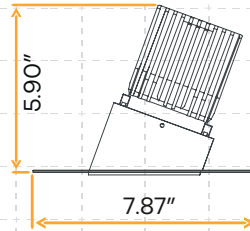

Aster 3.5"

Trimless Wall Wash Square

Product Information

Style	Wall Wash Trimless Square
Cut Out	SQ 4.55" X 3.8" - RD 5.63"
OD	7.87"
Height	W/G-23501 3.22"
	W/G-23500 4.39"
	W/G-23505 5.90"
	W/G-23502 4.39"
Pack	24

Dimensions

Face

G-23501

G-23500

G-23505

G-23502