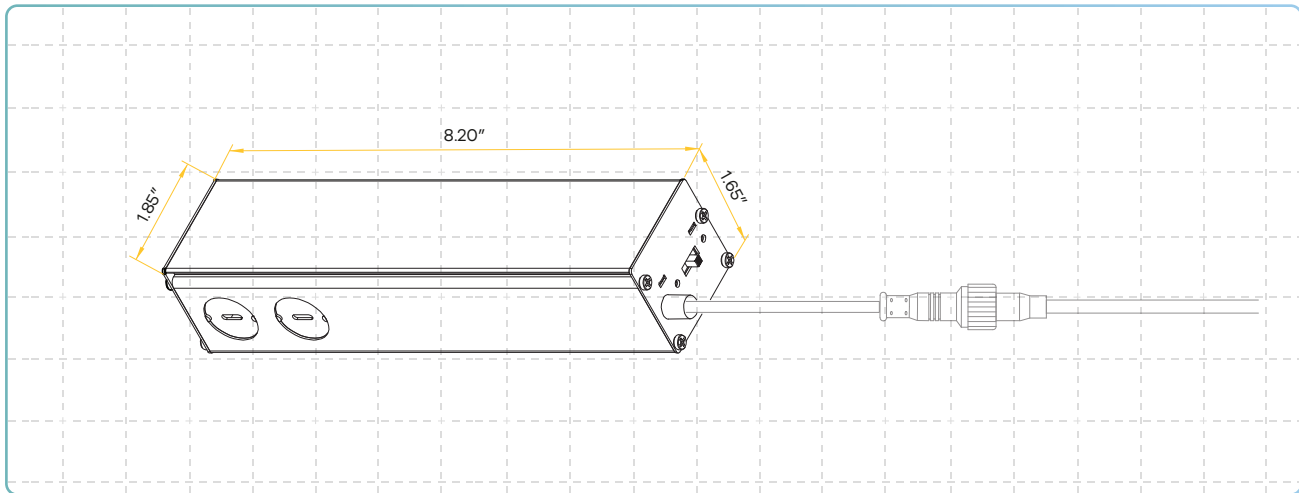

Accessories

Emergency LED Driver

25W G-95525
30W G-48411
60W G-95521

Multi Driver Converter

20W G-95826

Extension Cords

5ft G-20247
10ft G-20248
20ft G-19822
30ft G-19823

Driver Dimensions