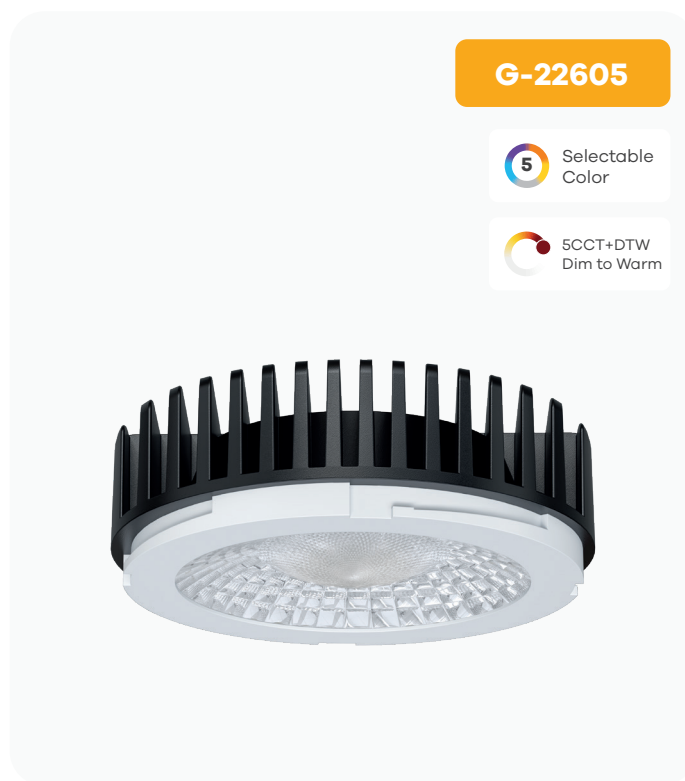

# Aster 6"

## Interchangeable Shallow Module

### Product Information

Description	M6/25W/LED/5CCT
Color temp	27, 30, 35, 41, 50k + 5DTW
Wattage	25W
Lumens	2400
Beam angle	60°
Voltage	120-277V
mA	600mA
CRI	90
IC rated	yes
Dimmable	Triac or 0-10v
Dim to Warm	See table page 2
Plenum rated	FT6
Pack	18