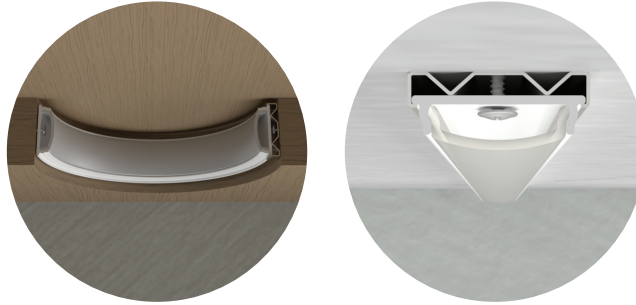

Channel 1/2"

Aluminum Surface Mount Flexible

Product Information

Description	CH/SM/FLEX/OP/8
Material	Aluminum
Cover material	Pc opal
Length	96"
Pack	10/90

Included

Installation Guide

Screw in Channel or use Mounting Clip

Dimensions