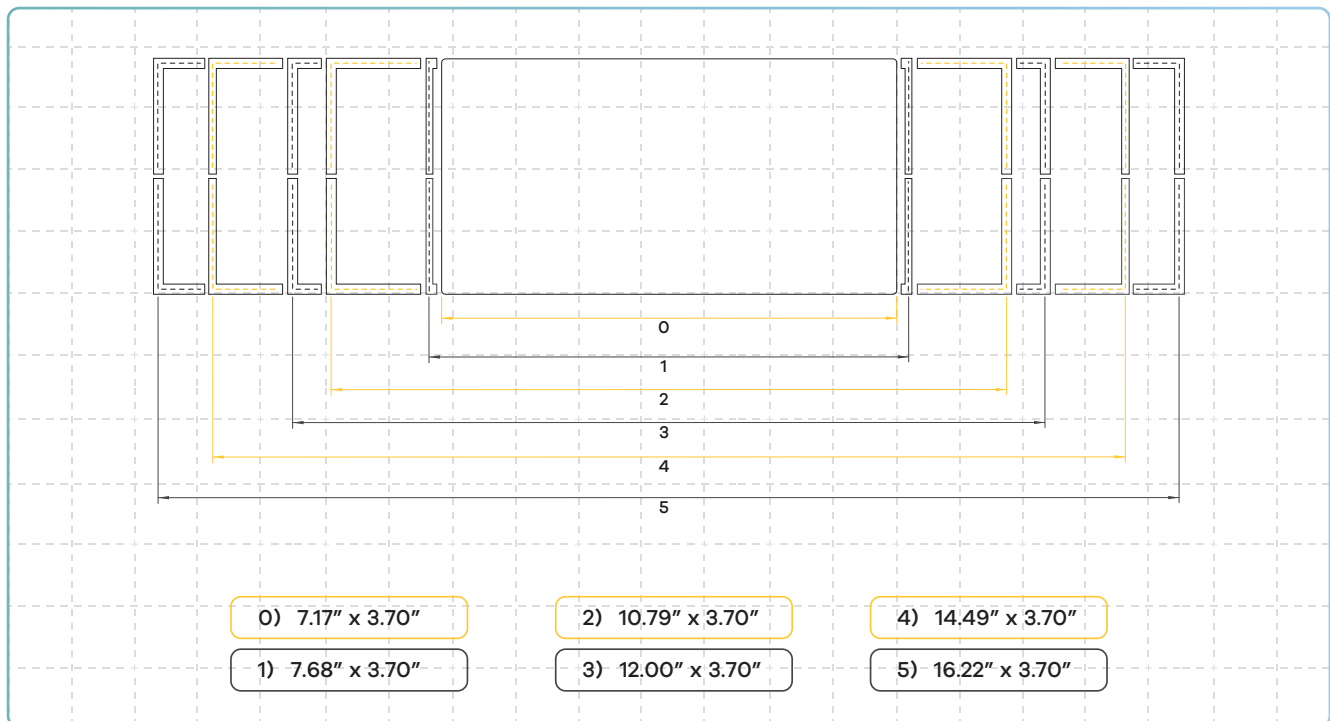

New Construction Plate

3.7" Rectangular Flanged

Product Information

Dimensions	11.02" x 19.92"
Cut out sizes	0 Punch out 7.17" X 3.70"
	1 Punch out 7.68" X 3.70"
	2 Punch out 10.79" X 3.70"
	3 Punch out 12.00" X 3.70"
	4 Punch out 14.49" X 3.70"
	5 Punch out 16.22" X 3.70"
Pack	12

G-98822

Item Knockouts Universal Sizes

Dimensions