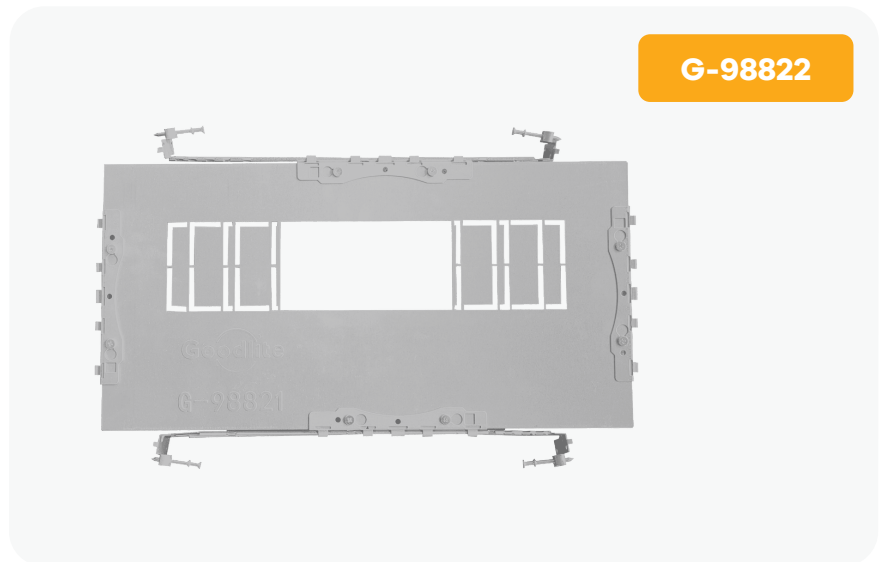

New Construction Plate

3.7" Rectangular Flanged

Product Information

Dimensions	11.02" x 19.92"
Cut out sizes	0 Punch out 7.17" X 3.70"
	1 Punch out 7.68" X 3.70"
	2 Punch out 10.79" X 3.70"
	3 Punch out 12.00" X 3.70"
	4 Punch out 14.49" X 3.70"
	5 Punch out 16.22" X 3.70"
Pack	12

G-98822

Item Knockouts Universal Sizes

Dimensions