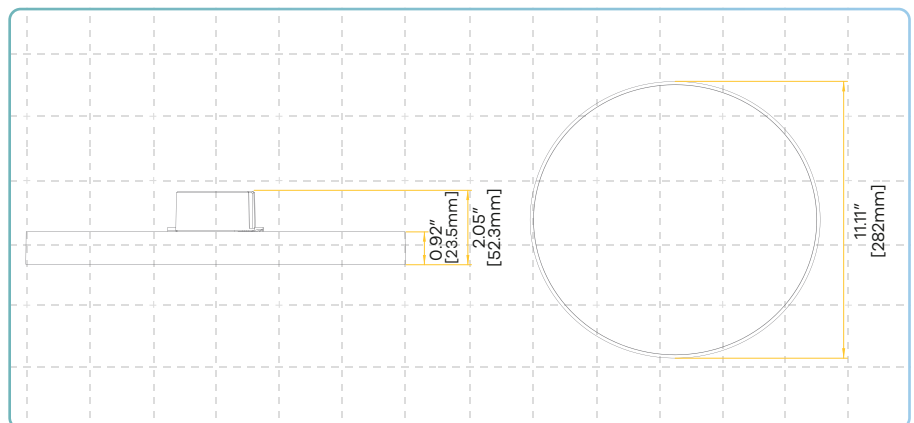

Glimmer 11"

Edgeless Round Surface Mount

Product Information

| | |
|---------------|---------------------|
| Description | ED11/20W/R/LED/5CCT |
| Color temp | 27, 30, 35, 41, 50K |
| Output lumens | 2000 |
| Beam angle | 120° |
| Input volts | 120V |
| Wattage | 20W |
| CRI | 90> |
| Output volts | 36V DC |
| Dimmable | Yes |
| OD | 11.11" |
| Height | 2.05" |
| Packed | 8 |

Accessories

Dimensions

Dimmer List

| Brand | Series | Model | Load | Dimmable | Brand | Series | Model | Load | Dimmable |
|-----------|------------------|------------|------|----------|---------|------------------|-----------------|------|----------|
| LUTRON | ARIADNI | AYCL-153P | 150W | OK | LUTRON | TOGGLER | TG-600P | 600W | OK |
| | DIVA | DV-600PR | 600W | OK | | | TGCL-153P | 150W | OK |
| | | DVCL-153P | 150W | OK | | CASETA | WIRELESS DIMMER | 150W | OK |
| | MAESTRO | MACL-153MH | 600W | OK | LEVITON | SURESLIDE | 6633 | 600W | OK |
| | MAESTRO WIRELESS | MRF2-6CL | 150W | OK | | SURESLIDE DECORA | 6674 | 600W | OK |
| | ROTARY | D-600P | 600W | OK | | TRIMATRON | 6602 | 600W | OK |
| | ELECTRONIC | NTELV-300P | 600W | OK | | ILLVMATECH | IPL06 | 600W | OK |
| | SKYLARK | S-600P | 600W | OK | LEGRAND | ADORNE | ADTP703TU | 700W | OK |
| | SKYLARK CONTOUR | CT-600P | 600W | OK | | HARMONY | 9540 | 700W | OK |
| CLCL-153P | | 153W | OK | COOPER | ASPIRE | 9540 | 1000W | OK | |
| | | | | | DEVINE | DAL06P | 300W | OK | |