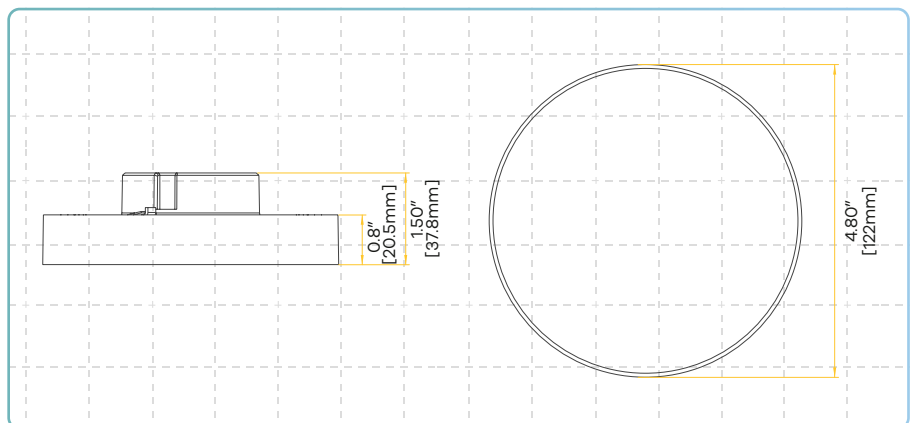

Glimmer 5"

Edgeless Round Surface Mount

Product Information

Color temp	27, 30, 35, 41, 50K
Output lumens	780
Beam angle	120°
Input volts	120V
Wattage	12W
CRI	90>
Output volts	36V DC
Dimmable	Yes
OD	4.78"
Height	1.50"
Packed	20

Accessories

Dimensions

Dimmer List

Brand	Series	Model	Load	Dimmable	Brand	Series	Model	Load	Dimmable
LUTRON	ARIADNI	AYCL-153P	150W	OK	LUTRON	TOGLER	TG-600P	600W	OK
	DIVA	DV-600PR	600W	OK			TGCL-153P	150W	OK
		DVCL-153P	150W	OK		CASETA	WIRELESS DIMMER	150W	OK
	MAESTRO	MACL-153MH	600W	OK	LEVITON	SURESLIDE	6633	600W	OK
	MAESTRO WIRELESS	MRF2-6CL	150W	OK		SURESLIDE DECORA	6674	600W	OK
	ROTARY	D-600P	600W	OK		TRIMATRON	6602	600W	OK
	ELECTRONIC	NTELV-300P	600W	OK		ILLVMATECH	IPL06	600W	OK
	SKYLARK	S-600P	600W	OK	LEGRAND	ADORNE	ADTP703TU	700W	OK
	SKYLARK CONTOUR	CT-600P	600W	OK		HARMONY	9540	700W	OK
CLCL-153P		153W	OK	COOPER	ASPIRE	9540	1000W	OK	
					DEVINE	DAL06P	300W	OK	