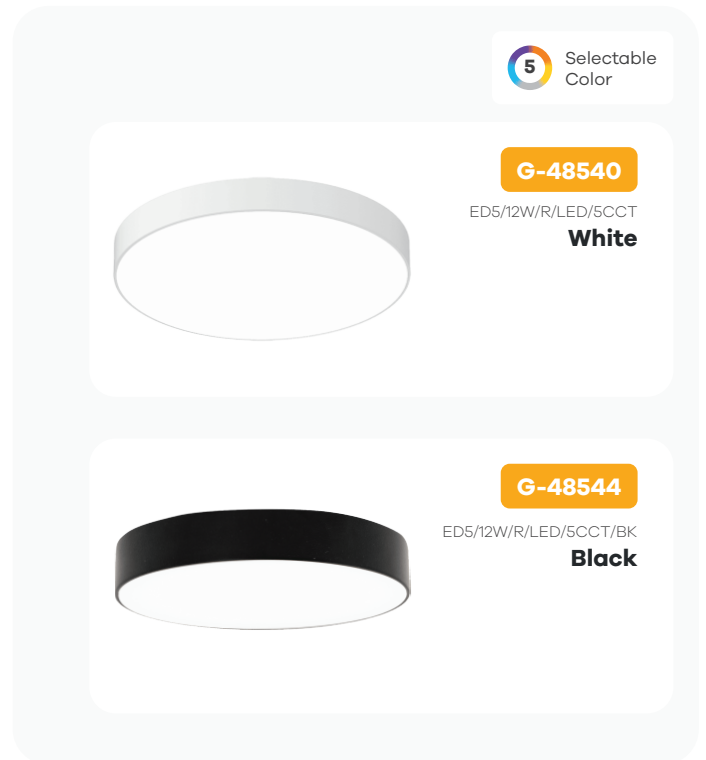

Glimmer 5"

Edgeless Round Surface Mount

Product Information

Color temp	27, 30, 35, 41, 50K
Output lumens	780
Beam angle	120°
Input volts	120V
Wattage	12W
CRI	90>
Output volts	36V DC
Dimmable	Yes
OD	4.78"
Height	1.50"
Packed	20

Accessories

Dimensions

Dimmer List

Brand	Series	Model	Load	Dimmable	Brand	Series	Model	Load	Dimmable
LUTRON	ARIADNI	AYCL-153P	150W	OK	LUTRON	TOGLER	TG-600P	600W	OK
	DIVA	DV-600PR	600W	OK			TGCL-153P	150W	OK
		DVCL-153P	150W	OK		CASETA	WIRELESS DIMMER	150W	OK
	MAESTRO	MACL-153MH	600W	OK	LEVITON	SURESLIDE	6633	600W	OK
	MAESTRO WIRELESS	MRF2-6CL	150W	OK		SURESLIDE DECORA	6674	600W	OK
	ROTARY	D-600P	600W	OK		TRIMATRON	6602	600W	OK
	ELECTRONIC	NTELV-300P	600W	OK		ILLVMATECH	IPL06	600W	OK
	SKYLARK	S-600P	600W	OK	LEGRAND	ADORNE	ADTP703TU	700W	OK
	SKYLARK CONTOUR	CT-600P	600W	OK		HARMONY	9540	700W	OK
CLCL-153P		153W	OK	COOPER	ASPIRE	9540	1000W	OK	
					DEVINE	DAL06P	300W	OK	