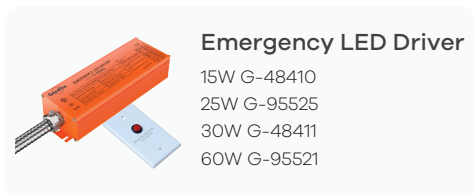

Accessories