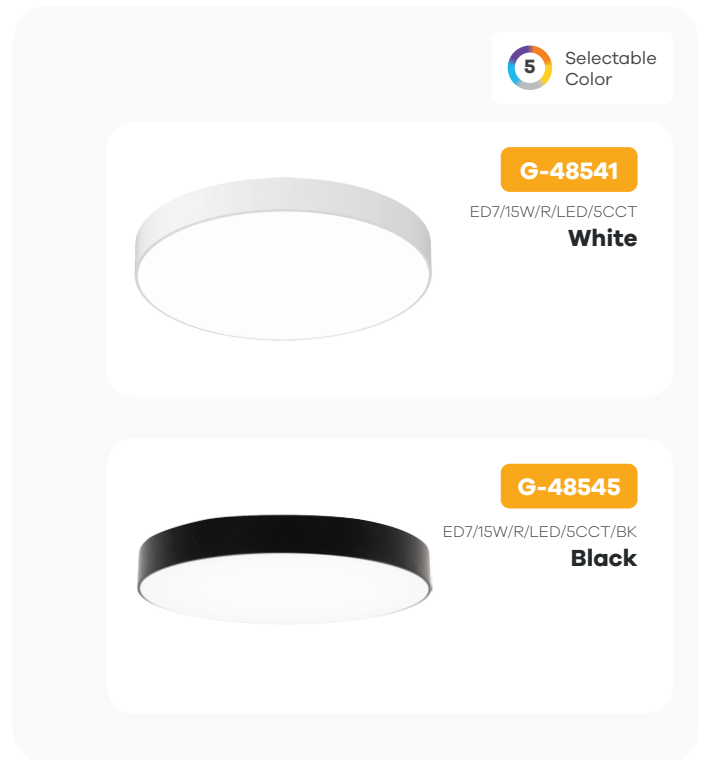

# Glimmer 7"

## Edgeless Round Surface Mount

### Product Information

Color temp	27, 30, 35, 41, 50K
Output lumens	1350
Beam angle	120°
Input volts	120V
Wattage	15W
CRI	90+
Output volts	36V DC
Dimmable	Yes
OD	7.03"
Height	2.05"
Packed	12

### Dimensions