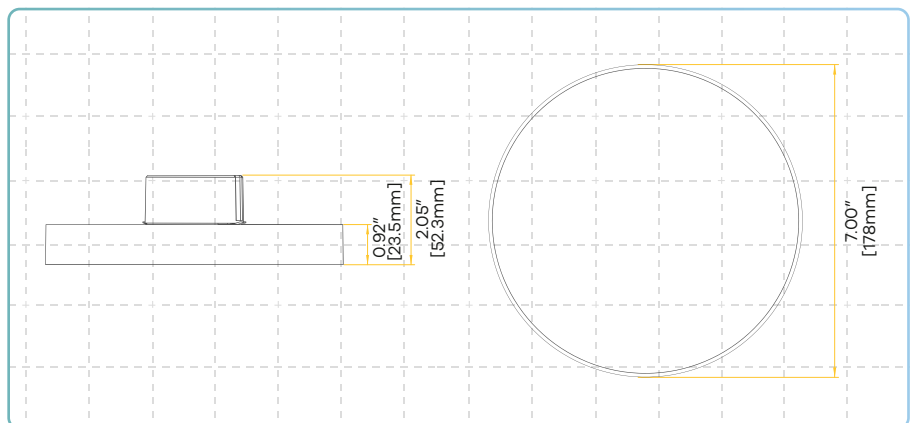

### Product Information

Color temp	27, 30, 35, 41, 50K
Output lumens	1350
Beam angle	120°
Input volts	120V
Wattage	15W
CRI	90+
Output volts	36V DC
Dimmable	Yes
OD	7.03"
Height	2.05"
Packed	12

### Dimensions