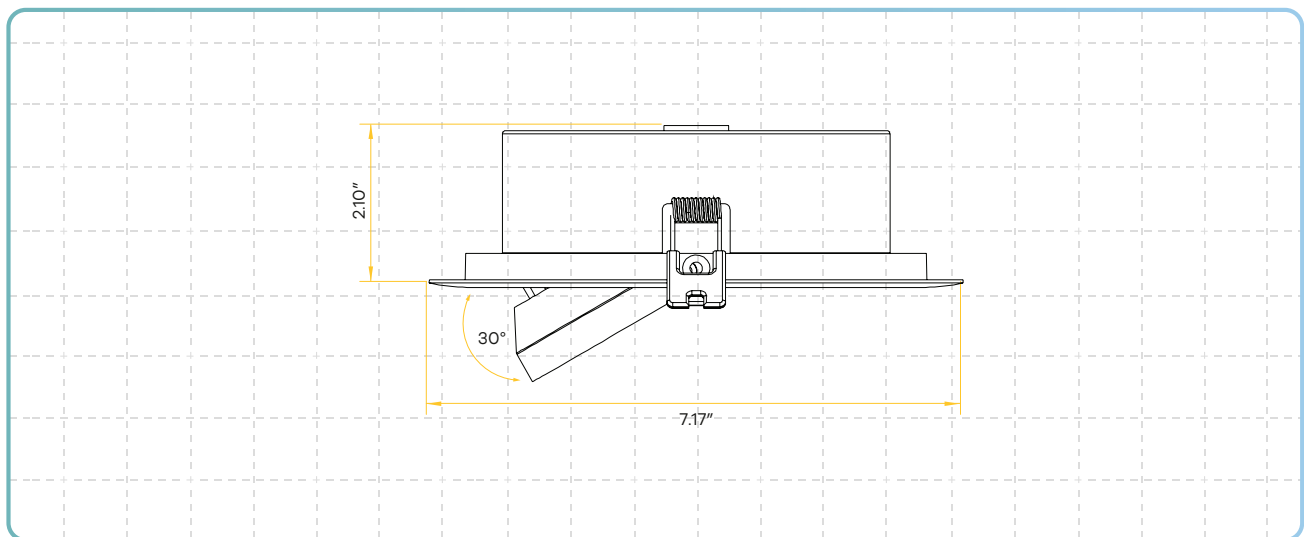

Horizon 6"

Round Flat Gimbal

Product Information

Description	R/6/FL/GBL/20W/5CCT
Color temp	27, 30, 35, 41, 50K
Output lumens	1800
Beam angle	100°
Tilt angle	30°
Input volts	120-277V
Wattage	20W
CRI	90+
mA	480mA
IC rated	Yes
Dimmable	Triac Or 0-10V
Plenum rated	FT6
Cutout	6.30"
Height	2.10"
Width	7.17"
Packed	18

G-19975 7 Punch Out

New Construction Plate

G-19979 7 Punch Out

Driver Dimensions

Dimmer list

Brand	Load	Model
LUTRON	150W	LECL-153P
		CTCL-150H
		LGCL-153PLH
		CTCL-153P
		SCL-153P
		PD-6WCL
		PD-5NE
		DVCL-153P
		TGCL-153P
		AYCL-153P
		MSCL-OP153M
		STCL-153M
		DVRF-6L
		250W
	DVCL253	
	DVRP-253	
	MRF2S-6CL	
	300W	DVELV-300P
		SELVB-300P
	600W	MACL-153M
		MRF2-600M
		DVLV603
		MA-600