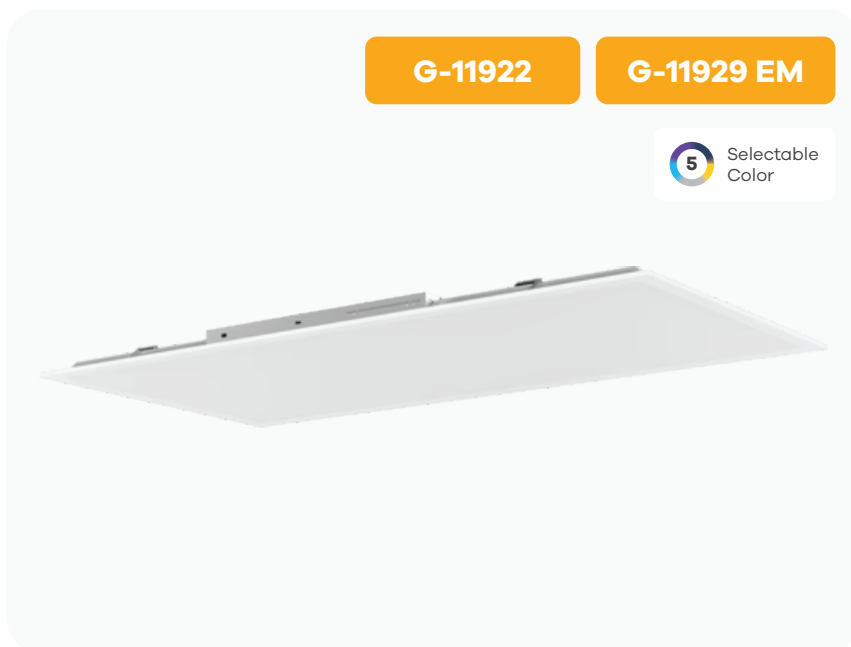

Neptune 2'x4'

Backlit Flat Panel

Product Information

Description	NP/BP/2X4/70W/WS3/5CCT
Description EM	NP/BP/2X4/70W/WS3/5CCT-EM
Color temp	30, 35, 41, 50, 65K
Output lumens	6250/7500/8750
Beam angle	120°
Input volts	120/277V
Wattage	50/60/70W
CRI	80+
Dimmable	0-10V Dimmable
Dimensions	23.70" X 47.60"
Height	1.18"
Packed	1