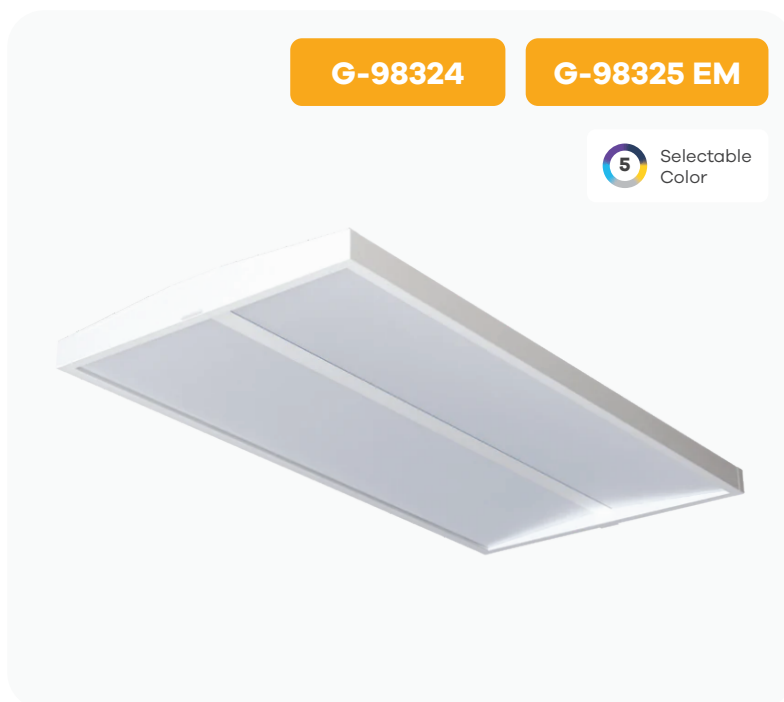

Neptune 2'x4'

Bevel Troffer

Product Information

Description	F/2X4/72W/BT/WS3/5CCT
Description EM	F/2X4/72W/BT/WS3/5CCT/EM
Color temp	30, 35, 41, 50, 65K
Output lumens	5775/6780/7685
Beam angle	120°
Input volts	120/277V
Wattage	50W/60W/72W
CRI	80>
Dimmable	0-10V Dimmable
Dimensions	47,75" x 23,70"
Height	2.63"
Packed	1

Accessories

Dimensions