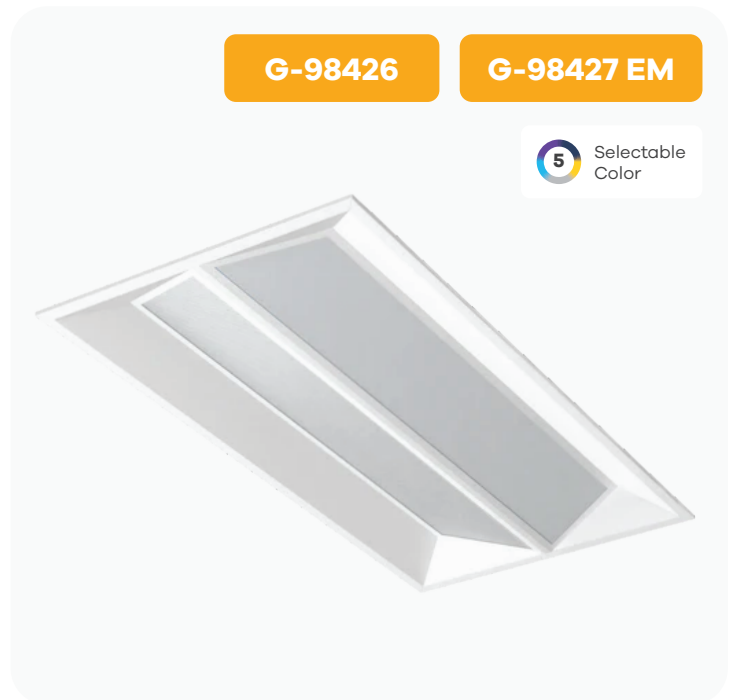

Neptune 2'x4'

Butterfly Troffer

Product Information

Description	F/2X4/72W/BRT/3WS/5CCT
Description EM	F/2X4/72W/BRT/3WS/5CCT/EM
Color temp	30, 35, 41, 50, 65K
Output lumens	5775/6850/7400
Beam angle	120°
Input volts	120/277V
Wattage	50/60/72W
CRI	80+
Dimmable	0-10V Dimmable
Dimensions	23.70" X 47.75"
Height	2.75"
Packed	1

Accessories

Dimensions