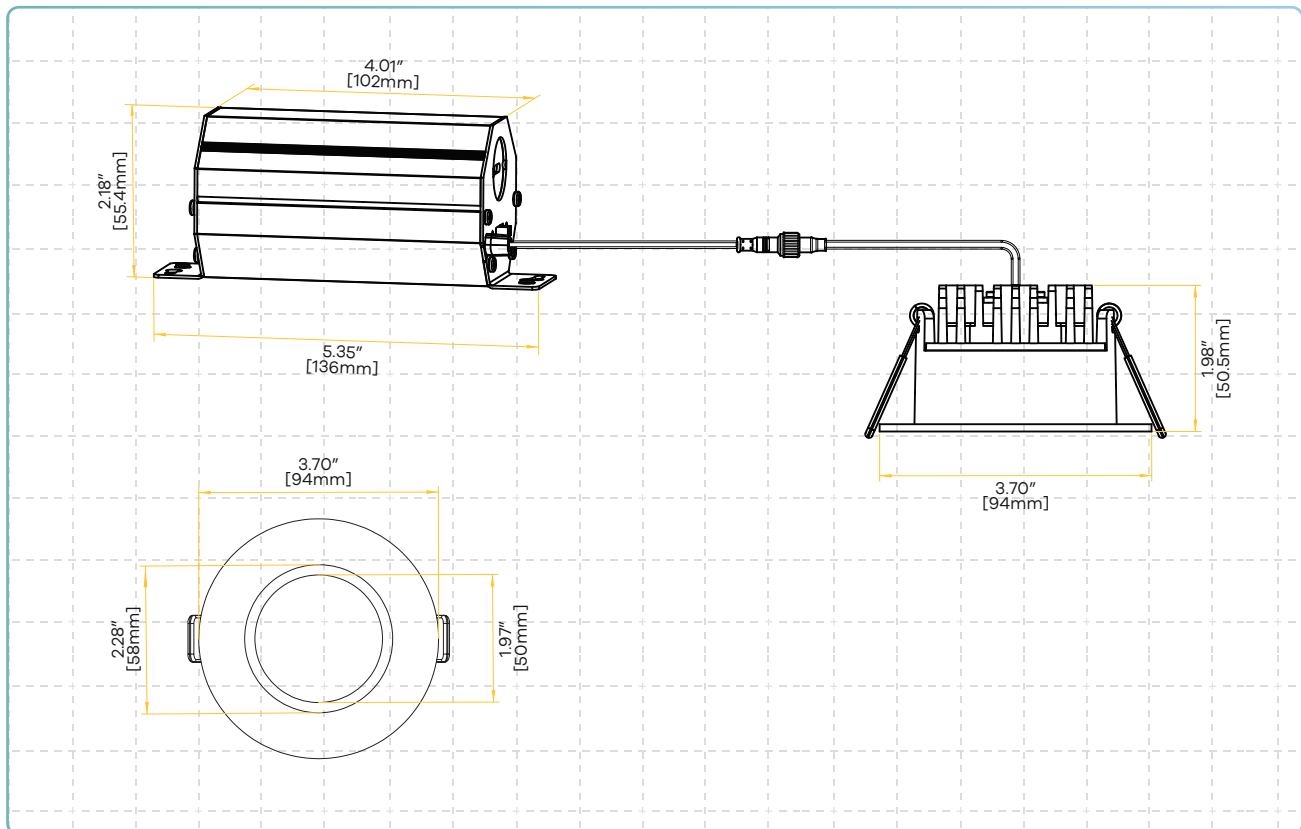

Regulus 3"

Round Regress Slim

Product Information

Description	RS3/10W/R/LED/5CCT
Color temp	27, 30, 35, 41, 50k
Output lumens	750
Beam angle	100°
Input volts	120/277V
Wattage	10W
CRI	90+
mA	230mA
Output volts	38V DC
Dimmable	YES
Cut out	2.91"
OD	3.70"
Height	1.97"
Packed	18

Accessories

Emergency LED Driver

15W G-48410
25W G-95525
30W G-48411
60W G-95521

Multi Light Driver

10W G-95824

Extension Cords

5ft G-20247
10ft G-20248
20ft G-19822
30ft G-19823

New Construction Plate

G-19975 2 Punch Out

New Construction Plate

G-19979 2 Punch Out

Dimensions

Dimmer List

Brand	Load	Model
LUTRON	150W	LECL-153P
		CTCL-150H
		LGCL-153PLH
		CTCL-153P
		SCL-153P
		PD-6WCL
		PD-5NE
		DVCL-153P
		TGCL-153P
		AYCL-153P
		MSCL-OP153M
		STCL-153M
		DVRF-6L
		250W
	DVCL253	
	DVRP-253	
	MRF2S-6CL	
	300W	DVELV-300P
		SELVB-300P
	600W	MACL-153M
		MRF2-600M
		DVLV603
		MA-600