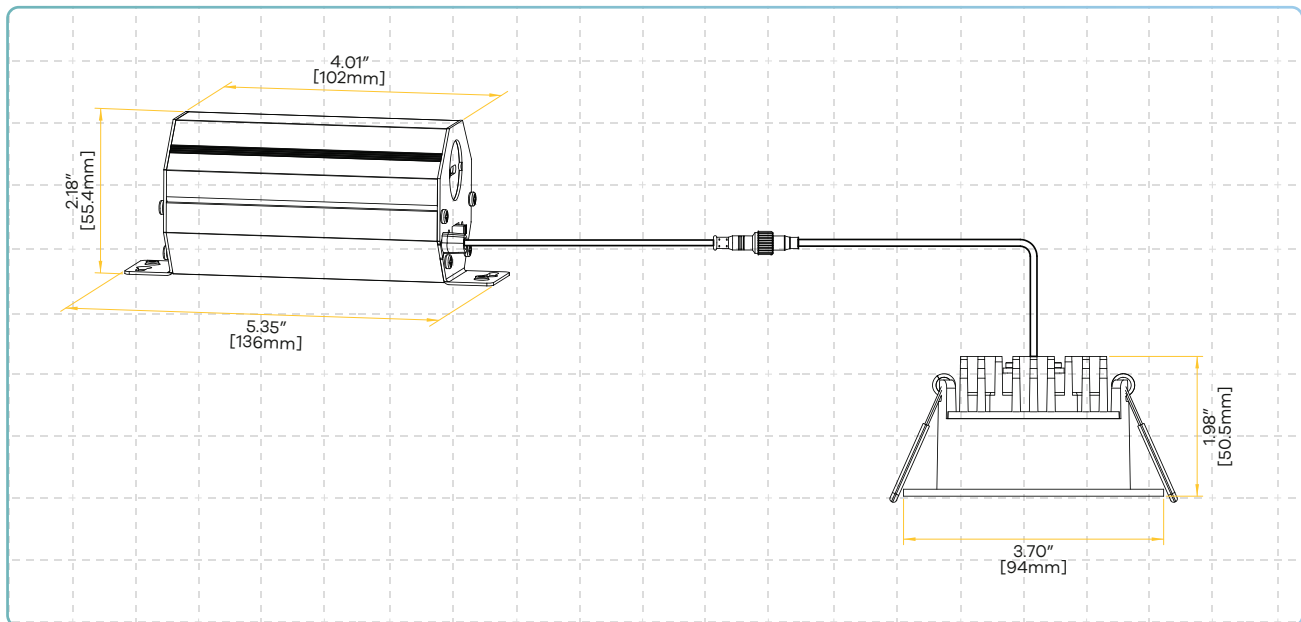

Regulus 3"

Square Regress Slim

Product Information

Description	RS3/10W/SQ/LED/5CCT
Color temp	27, 30, 35, 41, 50k
Output lumens	750
Beam angle	100°
Input volts	120/277V
Wattage	10W
CRI	90+
mA	230mA
Output volts	38V DC
Dimmable	YES
Cut out	2.91"
OD	3.70"
Height	1.97"
Packed	18

Extension Cords

5ft G-20247
10ft G-20248
20ft G-19822
30ft G-19823

New Construction Plate

G-19975 2 Punch Out

New Construction Plate

G-19979 2 Punch Out

Dimensions

Dimmer List