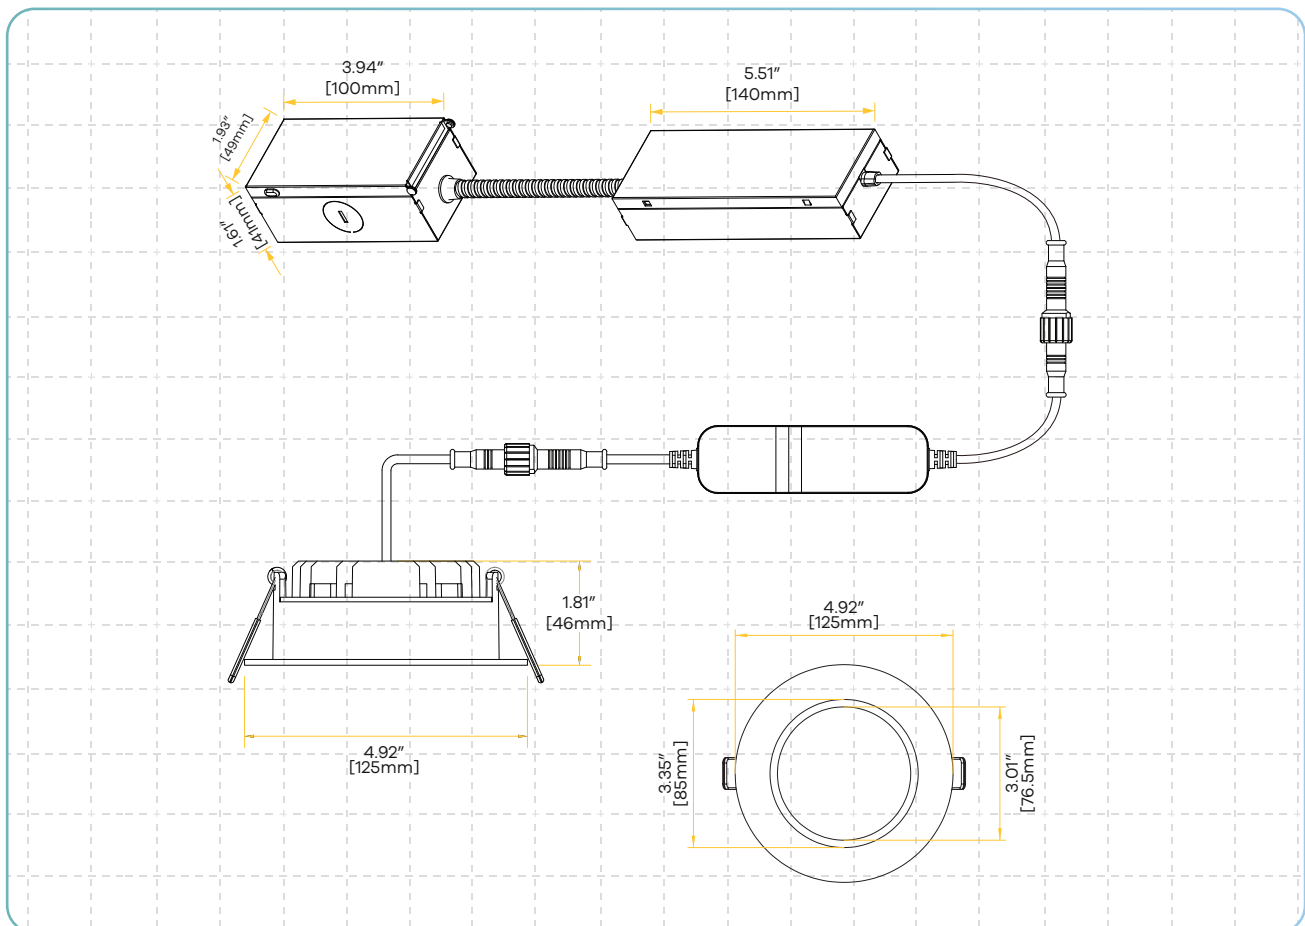

Regulus 4"

Regress Slim RGBWW

Product Information

Description	RS4/15W/R/LED/RGBWW
Color temp	RGBWW + Tunable White
Output lumens	1400 AT CCT
Beam angle	100°
Input volts	120/277V
Wattage	15W
CRI	90+
mA	350mA
Dimmable	Triac
Cut out	4.25"
OD	4.92"
Height	1.82"
App	Tuya
Packed	18

CRI 90+ True Colors	Wet Location	100° Beam Angle	Dimmable	IC Rated	App Compatible	JA8 TITLE 24	ETL US	FC
---------------------	--------------	-----------------	----------	----------	----------------	--------------	--------	----

Accessories

Emergency LED Driver

15W G-48410
25W G-95525
30W G-48411
60W G-95521

RGBWW Remote

G-99719

Extension Cords

5ft G-20247
10ft G-20248
20ft G-19822
30ft G-19823

New Construction Plate

G-19975 4 Punch Out

New Construction Plate

G-19979 4 Punch Out

Dimensions

Dimmer List

Brand	Load	Model
LUTRON	150W	LECL-153P
		CTCL-150H
		LGCL-153PLH
		CTCL-153P
		SCL-153P
		PD-6WCL
		PD-5NE
		DVCL-153P
		TGCL-153P
		AYCL-153P
		MSCL-OP153M
		STCL-153M
		DVRF-6L
		250W
	DVCL253	
	DVRP-253	
	MRF2S-6CL	
	300W	DVELV-300P
		SELVB-300P
	600W	MACL-153M
		MRF2-600M
		DVLV603
		MA-600