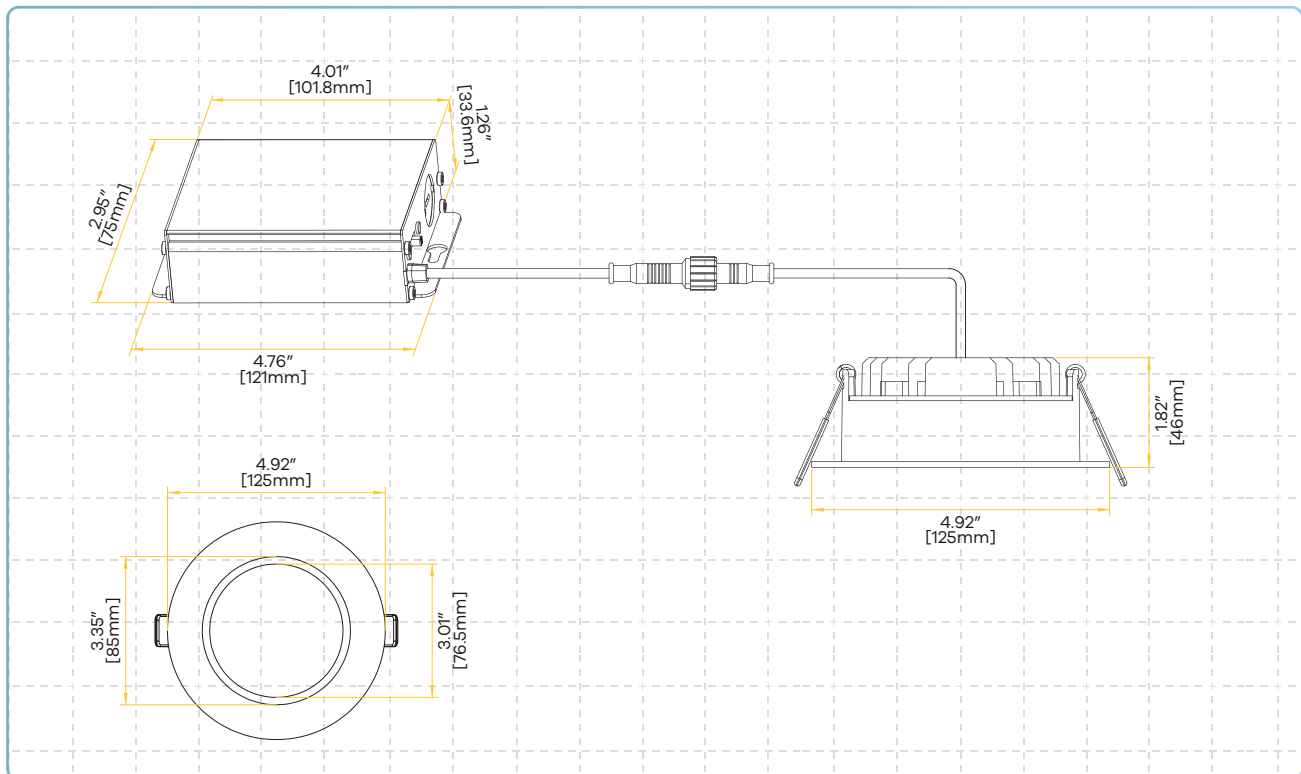

### New Construction Plate

G-19975 4 Punch Out

## Dimensions