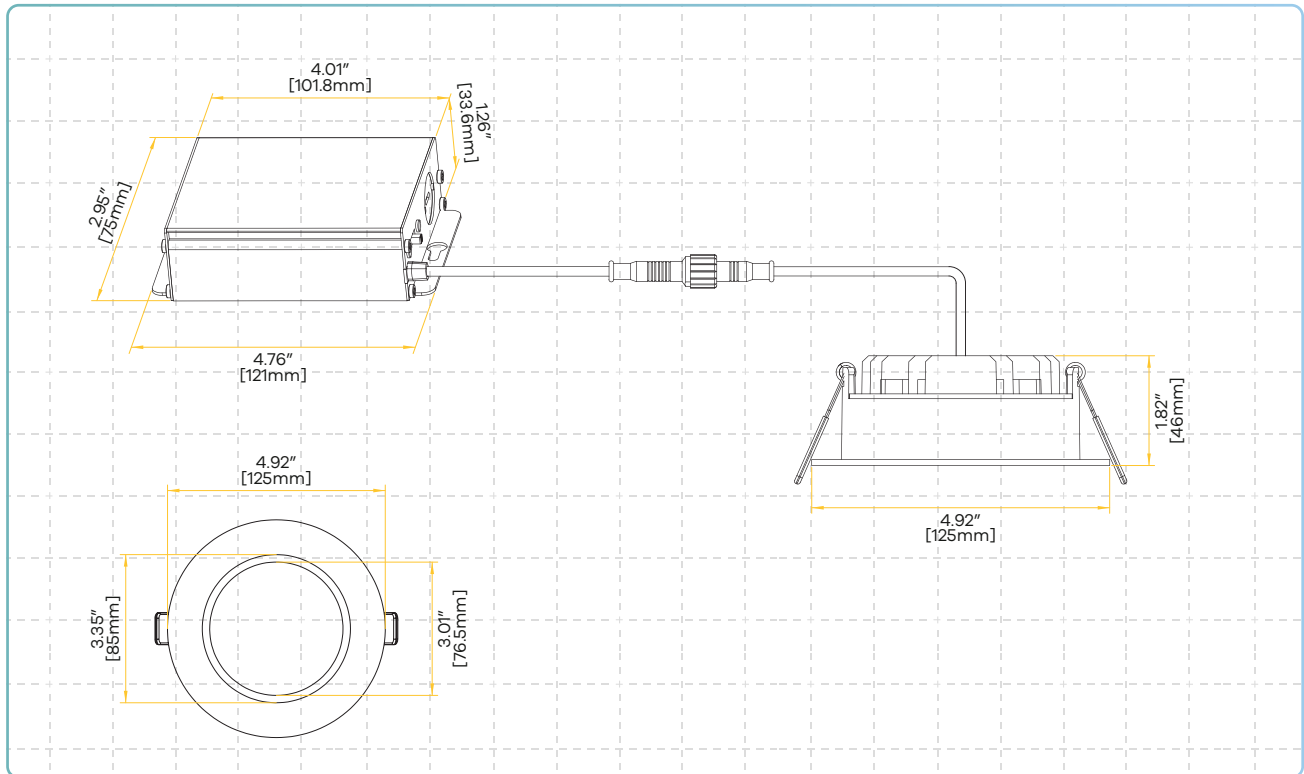

Regulus 4"

4" Regress Slim

Product Information

| | |
|---------------|------------------------|
| Description | RS4/20W/3WS/R/LED/5CCT |
| Color temp | 27, 30, 35, 41, 50k |
| Output lumens | 1100/1550/2050 |
| Beam angle | 100° |
| Input volts | 120/277V |
| Wattage | 10/15/20W |
| CRI | 90 |
| mA | 350mA |
| Output volts | 38V |
| Dimmable | Triac or 0-10V |
| Cut out | 4.25" |
| OD | 4.92" |
| Height | 1.82" |
| Packed | 18 |

Accessories

Emergency LED Driver

15W G-48410
25W G-95525
30W G-48411
60W G-95521

Multi Light Driver

10W G-95824
14W G-95825
20W G-95826

Extension Cords

5ft G-20247
10ft G-20248
20ft G-19822
30ft G-19823

New Construction Plate

G-19975 4 Punch Out

New Construction Plate

G-19979 4 Punch Out

Dimensions

Dimmer List

| Brand | Load | Model |
|--------|-----------|-------------|
| LUTRON | 150W | LECL-153P |
| | | CTCL-150H |
| | | LGCL-153PLH |
| | | CTCL-153P |
| | | SCL-153P |
| | | PD-6WCL |
| | | PD-5NE |
| | | DVCL-153P |
| | | TGCL-153P |
| | | AYCL-153P |
| | | MSCL-OP153M |
| | | STCL-153M |
| | | DVRF-6L |
| | | 250W |
| | DVCL253 | |
| | DVRP-253 | |
| | MRF2S-6CL | |
| | 300W | DVELV-300P |
| | | SELVB-300P |
| | 600W | MACL-153M |
| | | MRF2-600M |
| | | DVLV603 |
| | | MA-600 |