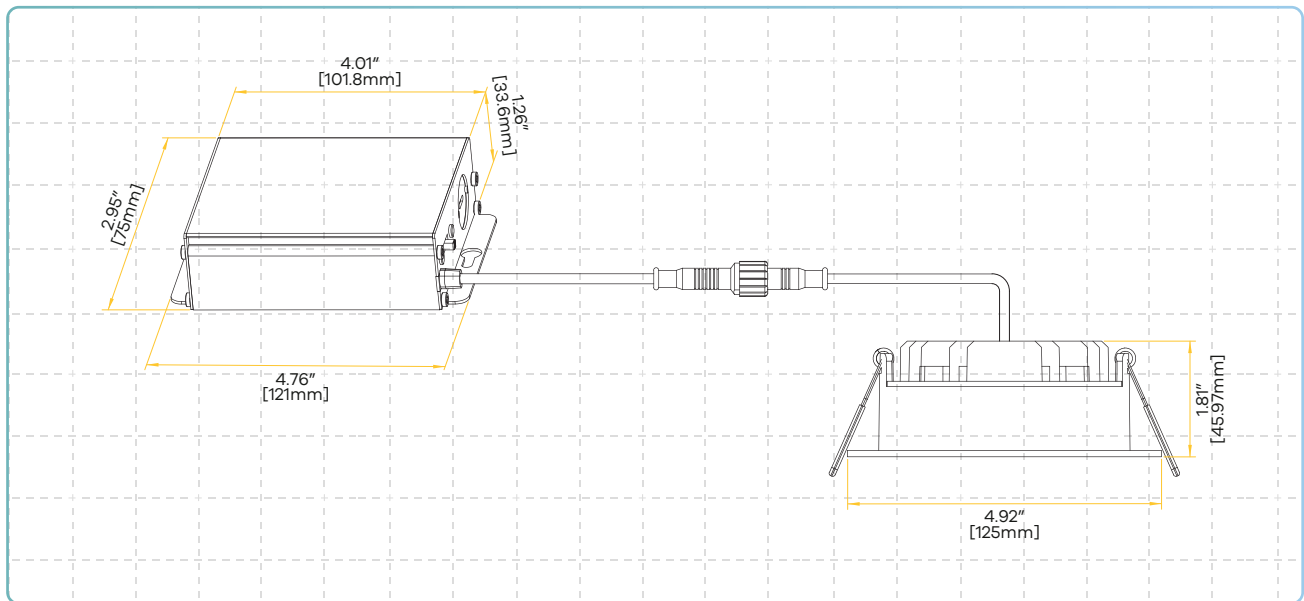

Regulus 4"

Square Regress Slim

Product Information

Description	RS4/15W/SQ/LED/5CCT
Color temp	27, 30, 35, 41, 50k
Output lumens	1400
Beam angle	100°
Input volts	120/277V
Wattage	15W
CRI	90>
mA	350mA
Output volts	38V
Dimmable	Triac or 0-10V
Cut out	4.25"
OD	4.92"
Height	1.82"
Packed	18

Extension Cords

5ft G-20247
10ft G-20248
20ft G-19822
30ft G-19823

New Construction Plate

G-19975 4 Punch Out

New Construction Plate

G-19979 4 Punch Out

Dimensions

Dimmer List