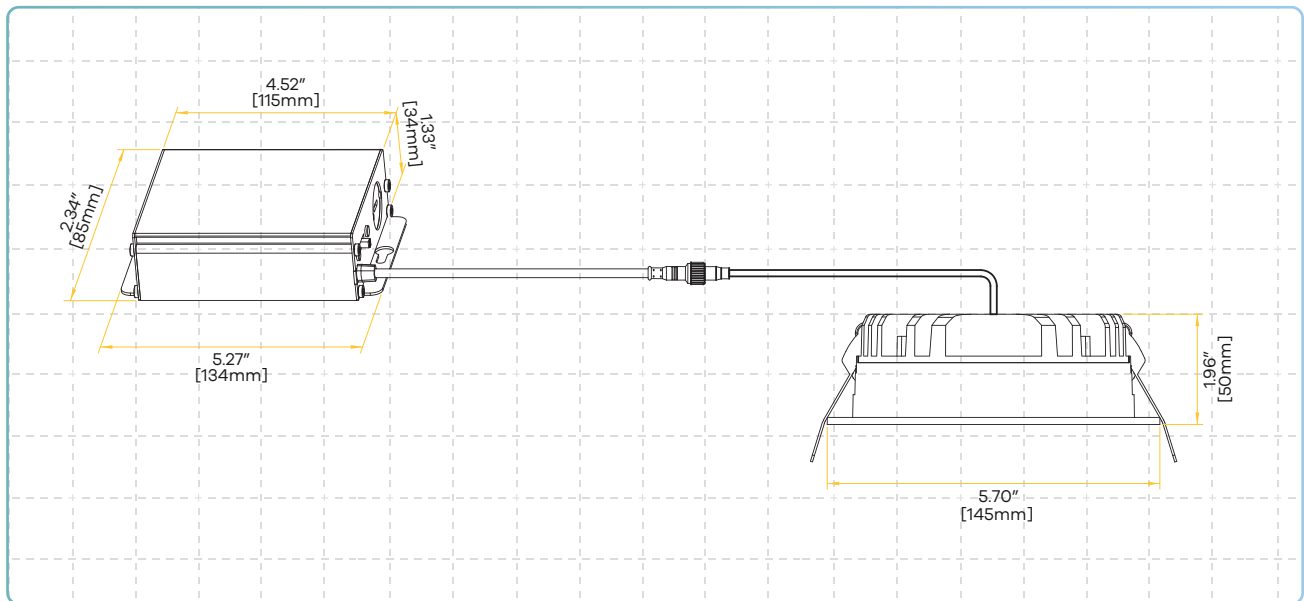

Regulus 5"

Square Regress Slim

Product Information

Description	RS5/23W/SQ/LED/5CCT
Color temp	27, 30, 35, 41, 50k
Output lumens	1800
Beam angle	100°
Input volts	120V
Wattage	23W
CRI	90>
mA	540mA
Output volts	38V
Dimmable	YES
Cut out	5.20"
OD	5.71"
Height	1.97"
Packed	18

Extension Cords

5ft G-20247
10ft G-20248
20ft G-19822
30ft G-19823

New Construction Plate

G-19975 6 Punch Out

New Construction Plate

G-19979 6 Punch Out

Dimensions

Dimmer List