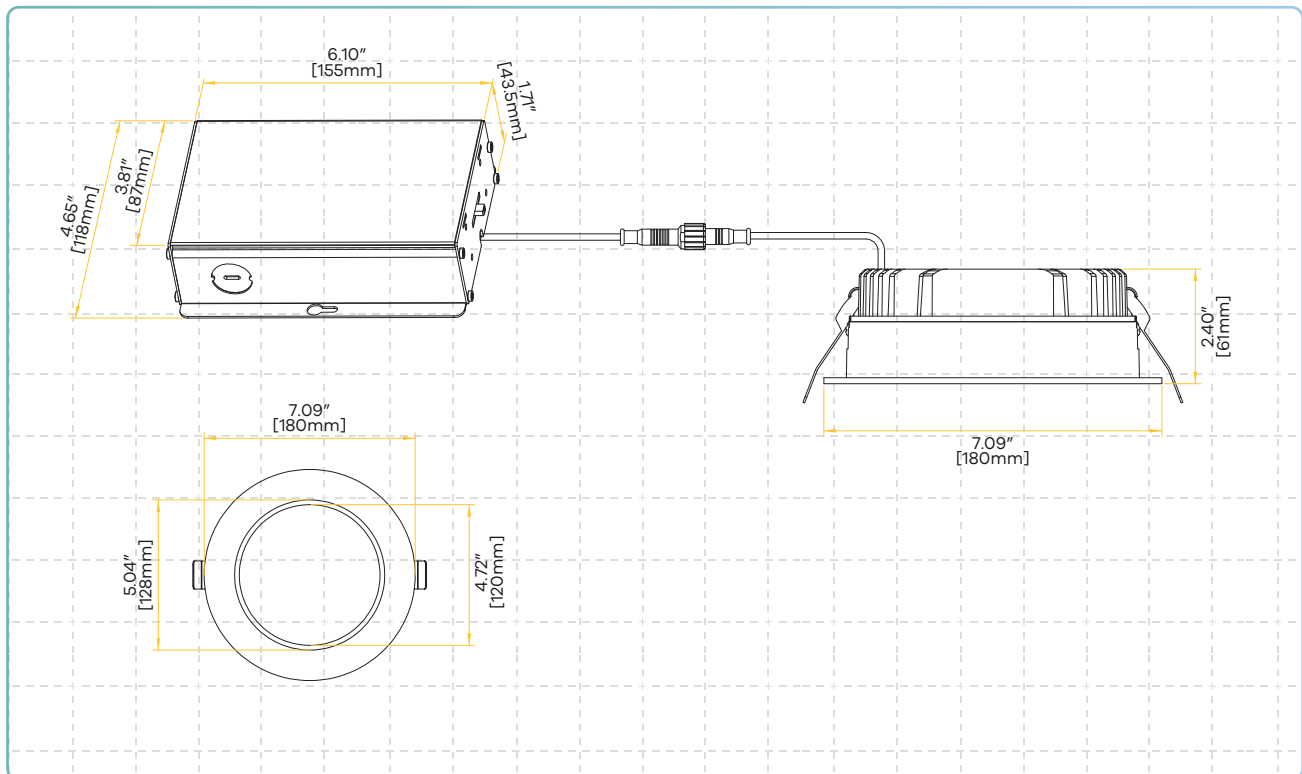

Regulus 6"

Round Regress Slim

Product Information

Description	RS6/28W/R/LED/5CCT
Color temp	27, 30, 35, 41, 50k
Output lumens	2700/1750/950
Beam angle	100°
Input volts	120/277V
Wattage	28/18/10W
CRI	90+
mA	750mA
Output volts	38V
Dimmable	Triac or 0-10V
Cut out	6.29"
OD	7.10"
Height	2.40"
Packed	12

FC

Accessories

Emergency LED Driver

15W G-48410
25W G-95525
30W G-48411
60W G-95521

Multi Light Driver

10W G-95824
18W G-95825

Extension Cords

5ft G-20247
10ft G-20248
20ft G-19822
30ft G-19823

New Construction Plate

G-19975 7 Punch Out

New Construction Plate

G-19979 7 Punch Out

Dimensions

Dimmer List

Brand	Load	Model
LUTRON	150W	LECL-153P
		CTCL-150H
		LGCL-153PLH
		CTCL-153P
		SCL-153P
		PD-6WCL
		PD-5NE
		DVCL-153P
		TGCL-153P
		AYCL-153P
		MSCL-OP153M
		STCL-153M
		DVRF-6L
		250W
	DVCL253	
	DVRP-253	
	MRF2S-6CL	
	300W	DVELV-300P
		SELVB-300P
	600W	MACL-153M
		MRF2-600M
		DVLV603
		MA-600