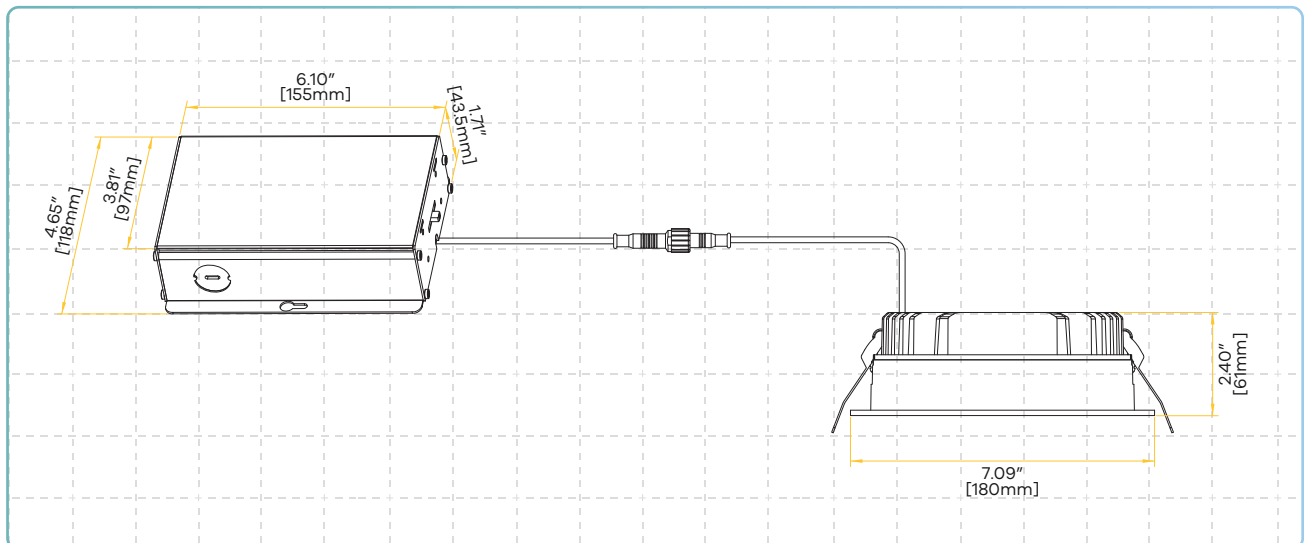

Regulus 6"

Square Regress Slim

Product Information

Description	RS6/28W/SQ/LED/5CCT
Color temp	27, 30, 35, 41, 50k
Output lumens	2700/1750/950
Beam angle	100°
Input volts	120/277V
Wattage	28/18/10W
CRI	90+
mA	750mA
Output volts	38V
Dimmable	Triac or 0-10V
Cut out	6.29"
OD	7.10"
Height	2.40"
Packed	18

Extension Cords

5ft G-20247
10ft G-20248
20ft G-19822
30ft G-19823

New Construction Plate

G-19975 7 Punch Out

New Construction Plate

G-19979 7 Punch Out

Dimensions

Dimmer List