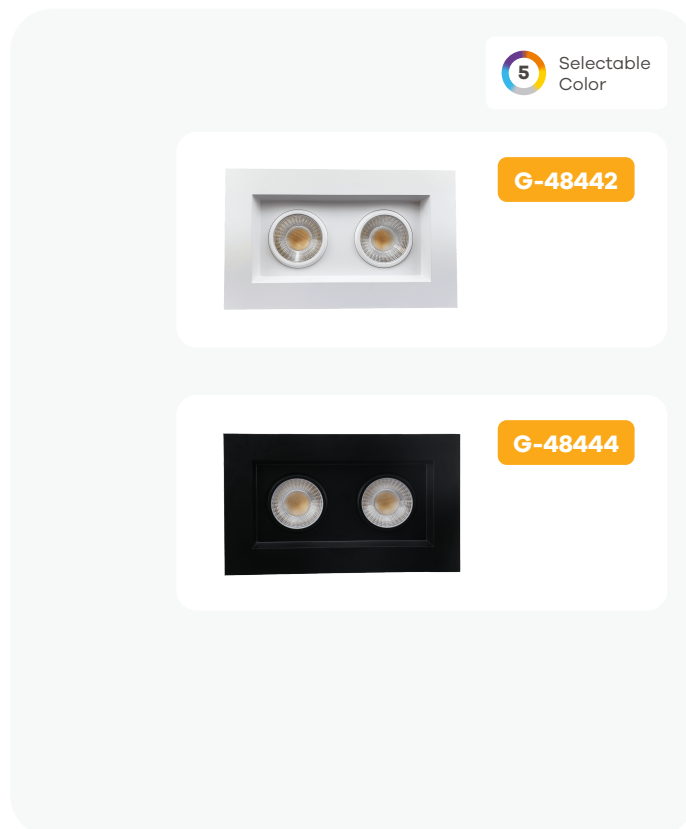

# Saturn 3.5"

## Double Head Regress Multiple Gimbal

### Product Information

Color temp	27, 30, 35, 41, 50k
Beam angle	40°
Tilt angle	20°
Input volts	120-277V
Wattage	28W
CRI	90+
mA	650mA
Output volts	36V
Dimmable	Triac Or 0-10V Dimming
Cut out	3.94" x 7.68"
OD	5.85" x 9.60"
Height	3.55"
Wire space	10.9" Sq
Packed	12

### Product Information

	G-48442	G-48444
Description	R3.5/28W/GR/M2/LED/5CCT	R3.5/28W/GR/M2/LED/5CCT B
Trim finish	White	Black
Output lumens	2800 (1400 each head)	2200 (1100 each head)