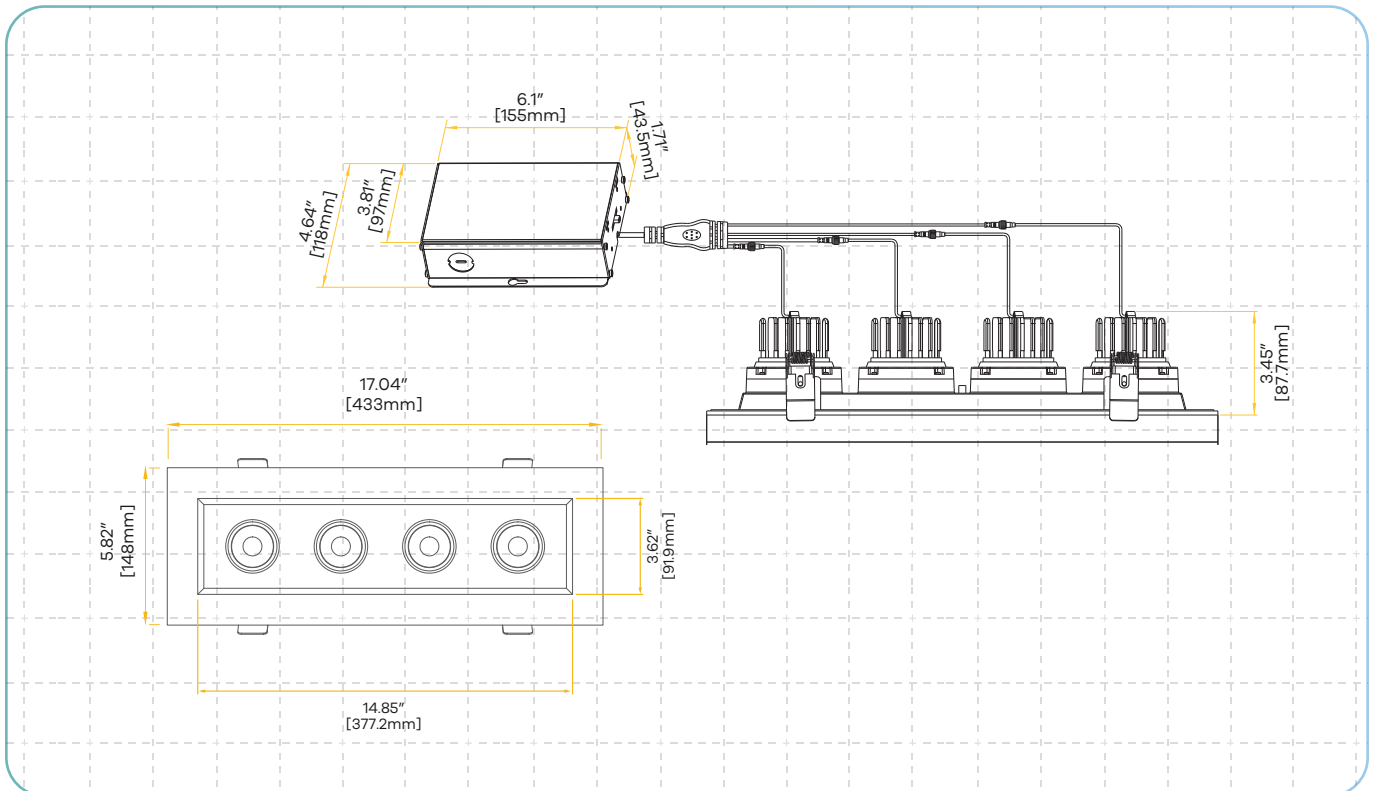

Saturn 3.5"

Four Head Regress Multiple Gimbal

Product Information

Color temp	27, 30, 35, 41, 50k
Output lumens	4800 (1200 each head)
Beam angle	40°
Tilt angle	20°
Input volts	120-277V
Wattage	52W
CRI	90+
mA	1250mA
Output volts	36V
Dimmable	Triac or 0-10 Dimming
Cut out	4.00" x 15.30"
OD	5.85" x 17.05"
Height	3.55"
Wire space	10.9" Sq
Packed	6

Product Information

	G-97128	G-97129
Description	R3.5/52W/GR/M4/LED/5CCT	R3.5/52W/GR/M4/LED/5CCT BK
Trim finish	White	Black

Lens Options

Clear Lens

G-25621
SN/L3.5/40-DEGREE

G-25622
SN/L3.5/60-DEGREE

Accessories

Emergency LED Driver

25W G-95525
60W G-95521

Extension Cords

5ft G-20247
10ft G-20248
20ft G-19822
30ft G-19823

New Construction Plate

G-48449 2 Punch Out

Dimensions

Dimmer List

Brand	Load	Model	Brand	Load	Model	
LUTRON	150W	LECL-153P	LEVITON	150W	IPL06	
		CTCL-150H			6672	
		LGCL-153PLH			6674	
		CTCL-153P			RDL06-10Z	
		SCL-153P			RNL06-10Z	
		PD-6WCL			300W	DSL06-1LZ
		PD-5NE				D26HD
		DVCL-153P				LSCL450W
		TGCL-153P				WSCL450W
		AYCL-153P			250W	DDE06-BLZ
		MSCL-OP153M	AAL06			
		STCL-153M	EATON	300W		
		DVRF-6L				
		250W			PD-10NXD	
	DVCL253					
	DVRP-253					
	MRF2S-6CL					
	300W	DVELV-300P				
		SELVB-300P				
	600W	MACL-153M				
		MRF2-600M				
		DVLV603				
		MA-600				