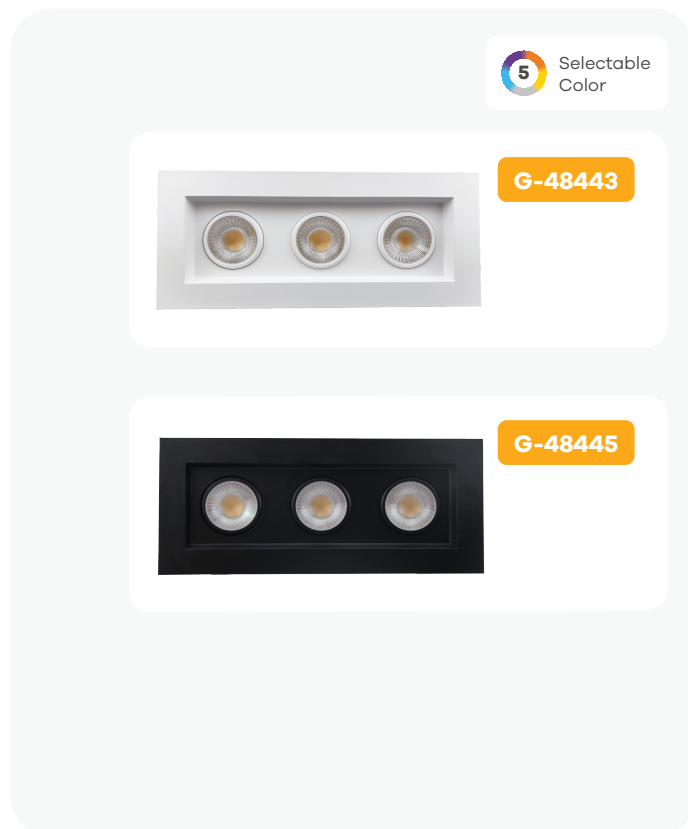

Saturn 3.5"

Triple Head Regress Multiple Gimbal

Product Information

Color temp	27, 30, 35, 41, 50k
Beam angle	40°
Tilt angle	20°
Wattage	42W
CRI	90>
mA	1000mA
Output volts	36V
Cut out	3.94" x 11.42"
OD	5.85" x 13.35"
Height	3.55"
Wire space	10.9" Sq
Packed	12

Product Information

	G-48443	G-48445
Description	R3.5/42W/GR/M3/LED/5CCT	R3.5/42W/GR/M3/LED/5CCT B
Trim finish	White	Black
Output lumens	3600 (1200 each head)	3300 (1100 each head)
Input volts	120-277V	120V
Dimmable	Triac or 0-10 Dimming	YES (Triac)

Lens Options

Clear Lens

G-25621
SN/L3.5/40-DEGREE

G-25622
SN/L3.5/60-DEGREE

Accessories

Emergency LED Driver

25W G-95525
60W G-95521

120-277V Drivers (0-10 Dimming)