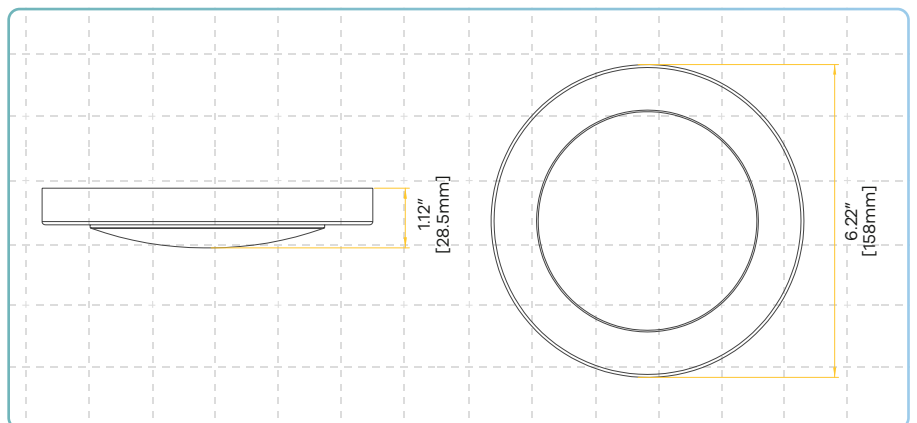

Spica 4"

Round Surface Mount

Product Information

Description	D4/12W/R/LED/5CCT
Color temp	27, 30, 35, 41, 50K
Output lumens	725
Beam angle	120°
Input volts	120V
Wattage	12W
CRI	90>
Output volts	36V DC
Dimmable	Yes
OD	6.25"
Height	2.05"
Packed	20

Accessories

Emergency LED Driver

- 15W G-48410
- 25W G-99525
- 30W G-48411
- 60W G-99521

Dimensions

Dimmer List

Brand	Series	Model	Load	Dimmable	Brand	Series	Model	Load	Dimmable
LUTRON	ARIADNI	AYCL-153P	150W	OK	LUTRON	TOGLER	TG-600P	600W	OK
	DIVA	DV-600PR	600W	OK			TGCL-153P	150W	OK
		DVCL-153P	150W	OK		CASETA	WIRELESS DIMMER	150W	OK
	MAESTRO	MACL-153MH	600W	OK	LEVITON	SURESLIDE	6633	600W	OK
	MAESTRO WIRELESS	MRF2-6CL	150W	OK		SURESLIDE DECORA	6674	600W	OK
	ROTARY	D-600P	600W	OK		TRIMATRON	6602	600W	OK
	ELECTRONIC	NTELV-300P	600W	OK		ILLVMATECH	IPL06	600W	OK
	SKYLARK	S-600P	600W	OK	LEGRAND	ADORNE	ADTP703TU	700W	OK
	SKYLARK CONTOUR	CT-600P	600W	OK		HARMONY	9540	700W	OK
CLCL-153P		153W	OK	COOPER	ASPIRE	9540	1000W	OK	
					DEVINE	DAL06P	300W	OK	