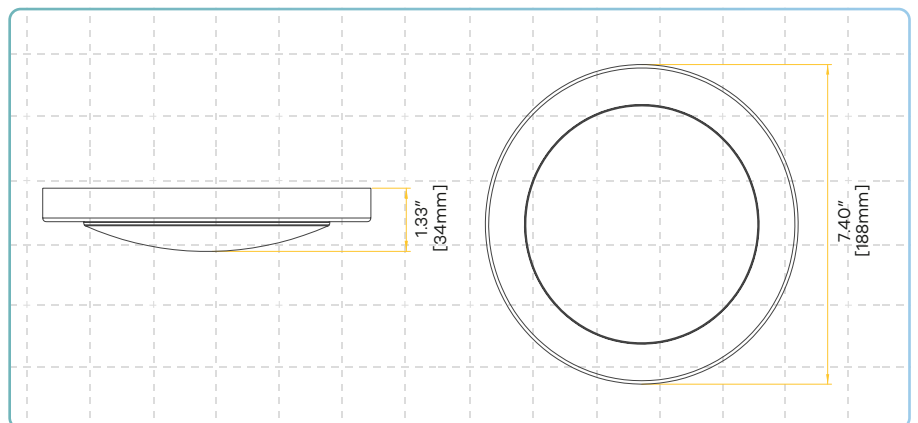

### Product Information

|               |                     |
|---------------|---------------------|
| Description   | D6/15W/R/LED/5CCT   |
| Color temp    | 27, 30, 35, 41, 50K |
| Output lumens | 950                 |
| Beam angle    | 120°                |
| Input volts   | 120V                |
| Wattage       | 15W                 |
| CRI           | 90>                 |
| Output volts  | 36V DC              |
| Dimmable      | Yes                 |
| OD            | 7.40"               |
| Height        | 2.05"               |
| Packed        | 20                  |

### Dimensions