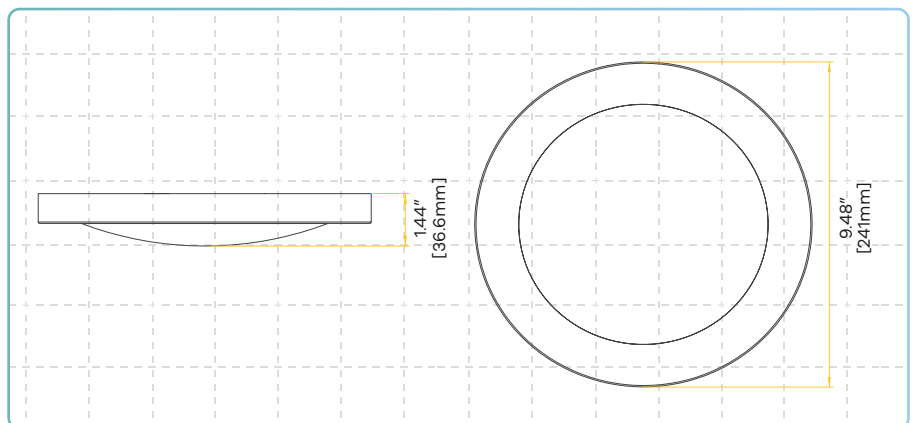

### Product Information

Description	D8/27W/R/LED/5CCT
Color temp	27, 30, 35, 41, 50K
Output lumens	1875
Beam angle	120°
Input volts	120V
Wattage	27W
CRI	90>
Output volts	36V DC
Dimmable	Yes
OD	9.48"
Height	1.44"
Packed	10

### Dimensions