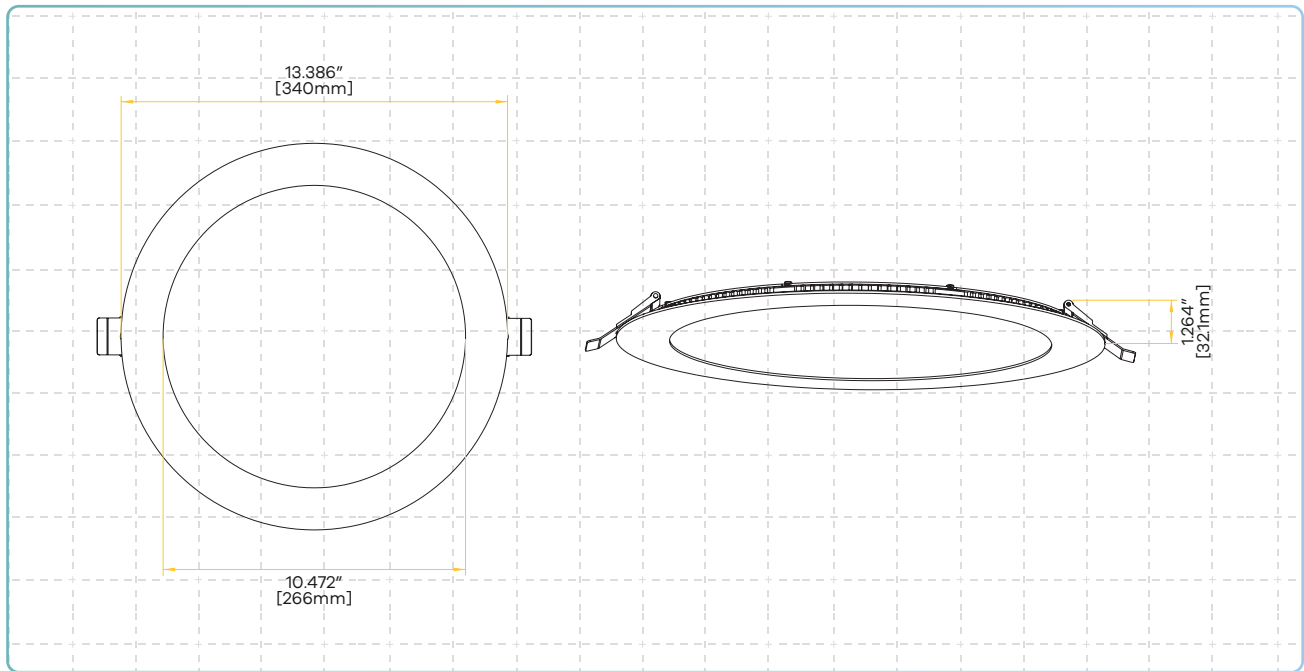

Star 12" Round Flushed Slim

Product Information

Description	S12/45W/R/LED/5CCT
Color temp	27, 30, 35, 41, 50k
Output lumens	4000
Beam angle	100°
Input volts	120/277V
Wattage	45W
CRI	90+
mA	1100mA
Output volts	33-38V
Dimmable	Triac Or 0-10V Dimming
Cut out	11.90"
OD	13.38"
Height	1.26"
Packed	6

Accessories

Emergency LED Driver

25W G-95525
60W G-95521

Extension Cords

5ft G-20247
10ft G-20248
20ft G-19822
30ft G-19823

Dimensions

Dimmer List

Brand	Load	Model
LUTRON	150W	LECL-153P
		CTCL-150H
		LGCL-153PLH
		CTCL-153P
		SCL-153P
		PD-6WCL
		PD-5NE
		DVCL-153P
		TGCL-153P
		AYCL-153P
		MSCL-OP153M
	STCL-153M	
	DVRF-6L	
	250W	PD-10NXD
		DVCL253
		DVRP-253
	300W	MRF2S-6CL
		DVELV-300P
	600W	SELVB-300P
		MACL-153M
		MRF2-600M
		DVLV603