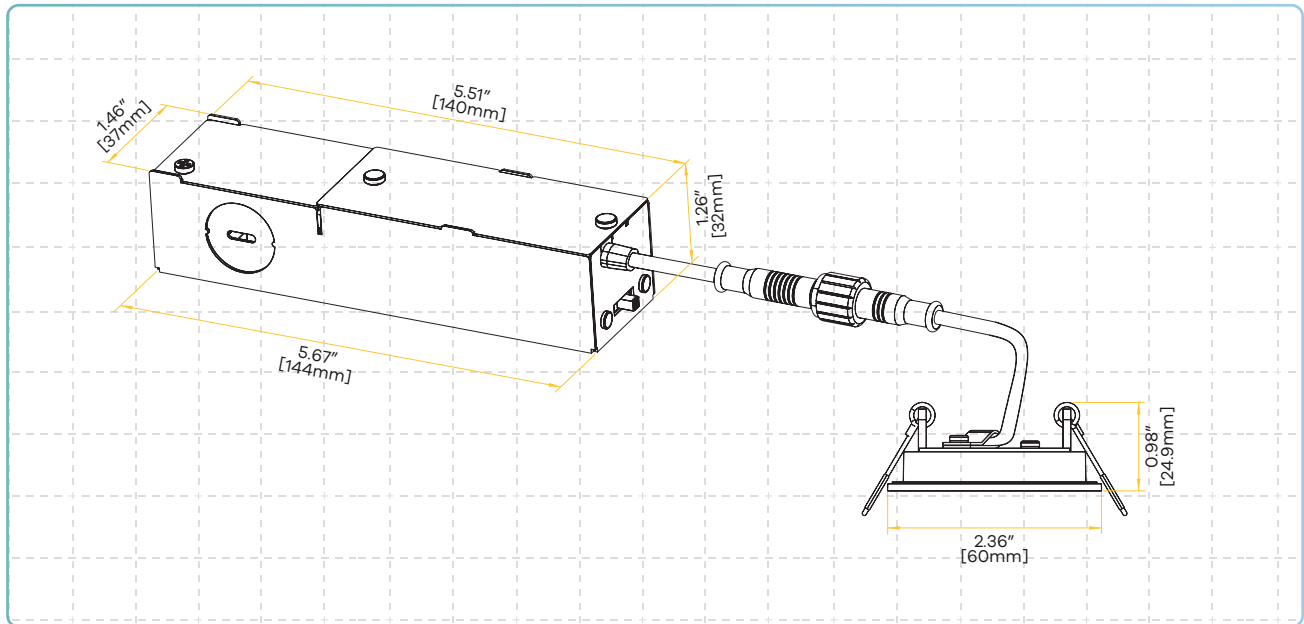

### New Construction Plate

G-19975 0 Punch Out

## Dimensions