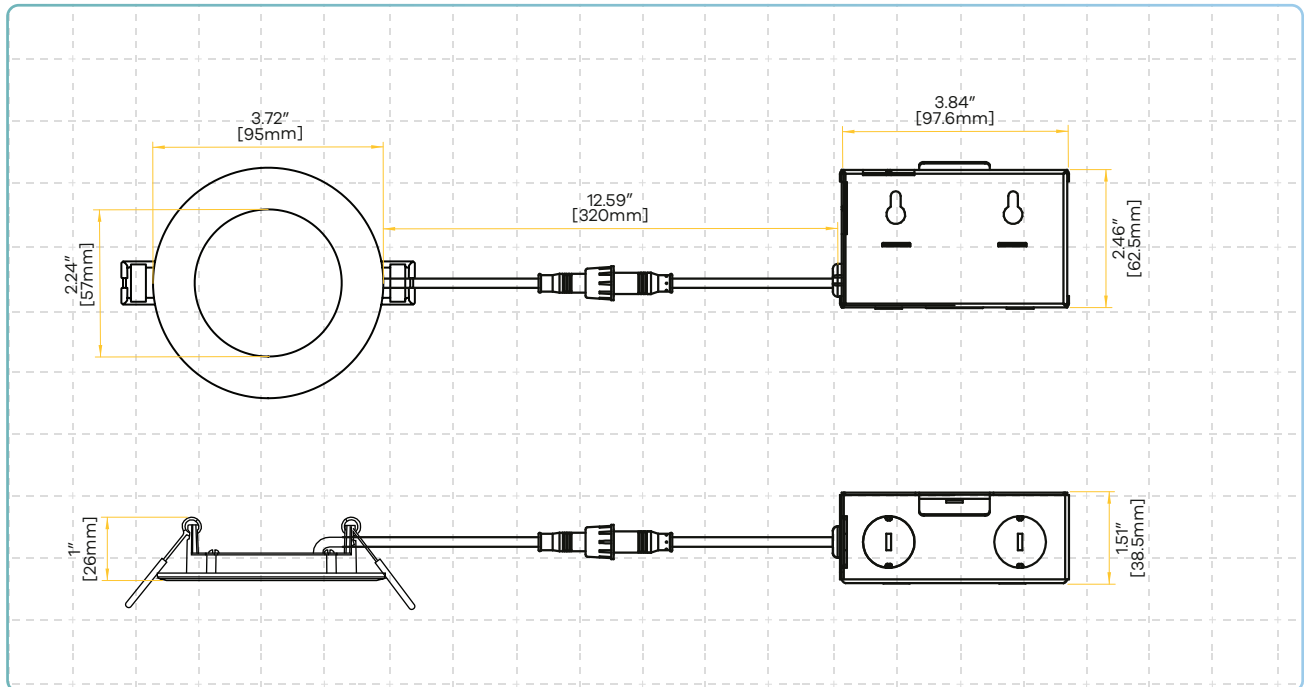

### New Construction Plate

G-19975 2 Punch Out

## Dimensions