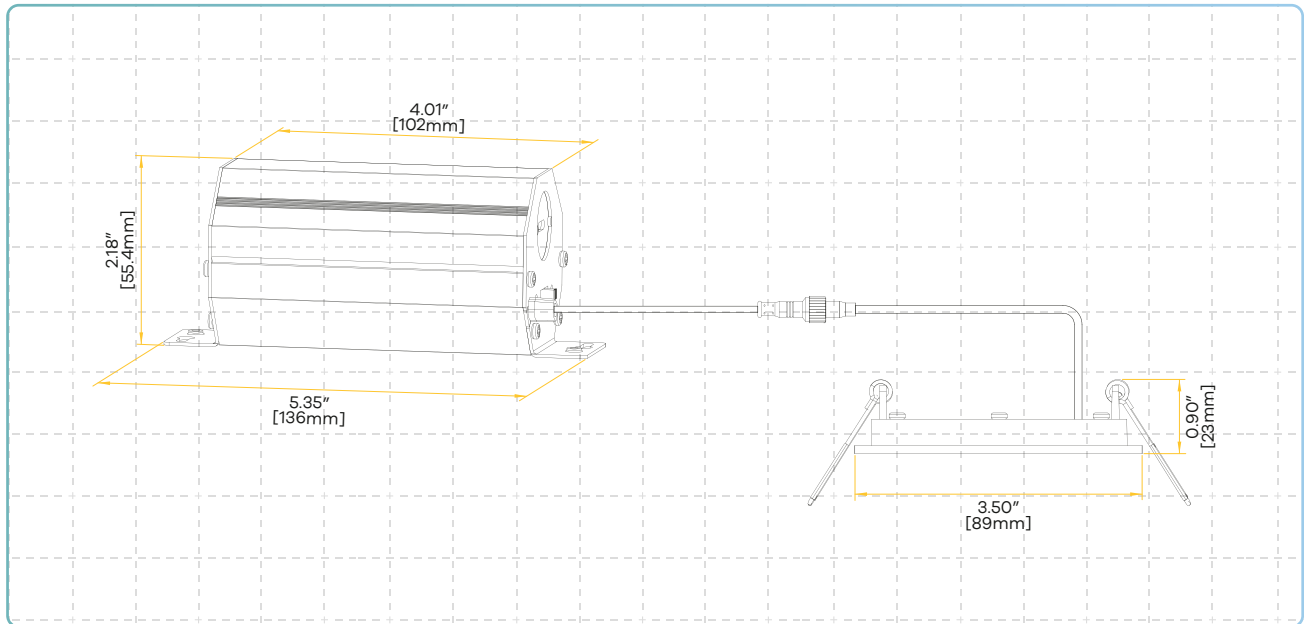

Star 3" Square Flushed Slim

Product Information

Description	S3/8W/SQ/LED/5CCT
Color temp	27, 30, 35, 41, 50k
Output lumens	500
Beam angle	100°
Input volts	120V
Wattage	8W
CRI	90>
mA	180mA
Output volts	38V
Dimmable	YES
Cut out	2.94"
OD	3.50"
Height	0.90"
Packed	18

120-277V Drivers (0-10 Dimming)

G-48300 Dim 0-10

New Construction Plate

G-19975 2 Punch Out

New Construction Plate

G-19979 2 Punch Out

Dimensions

Dimmer List