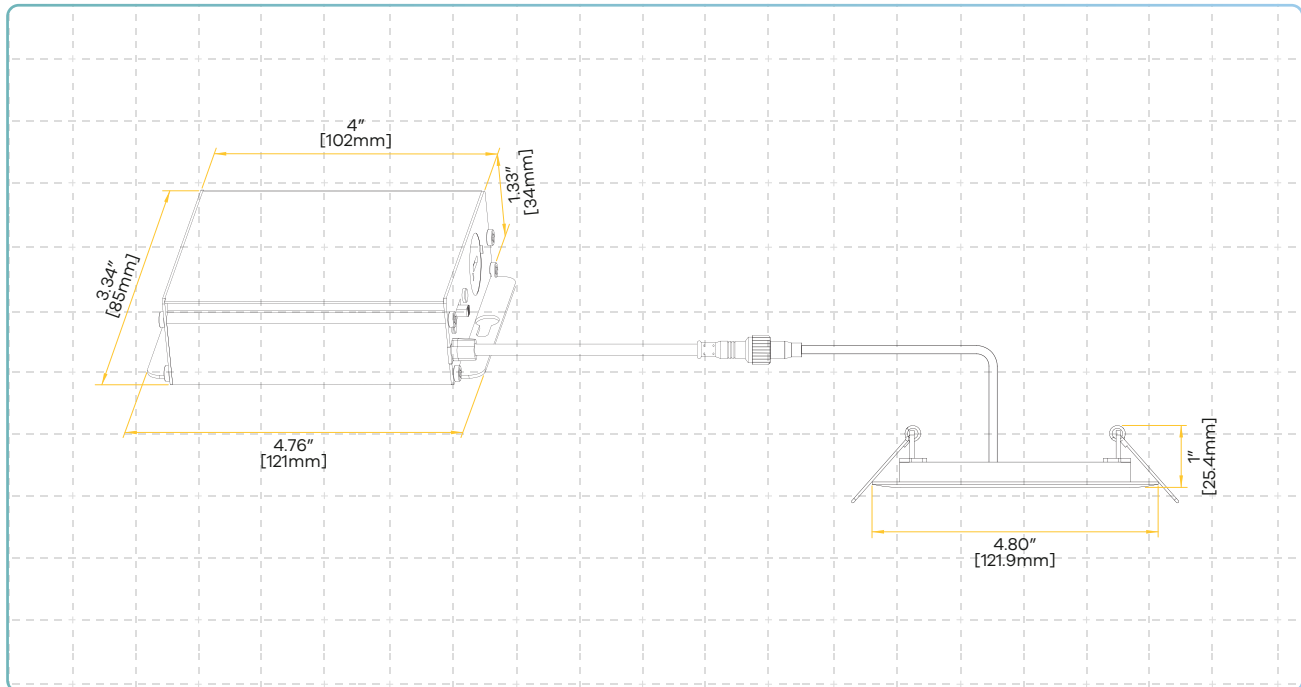

### New Construction Plate

G-19975 4 Punch Out

## Dimensions