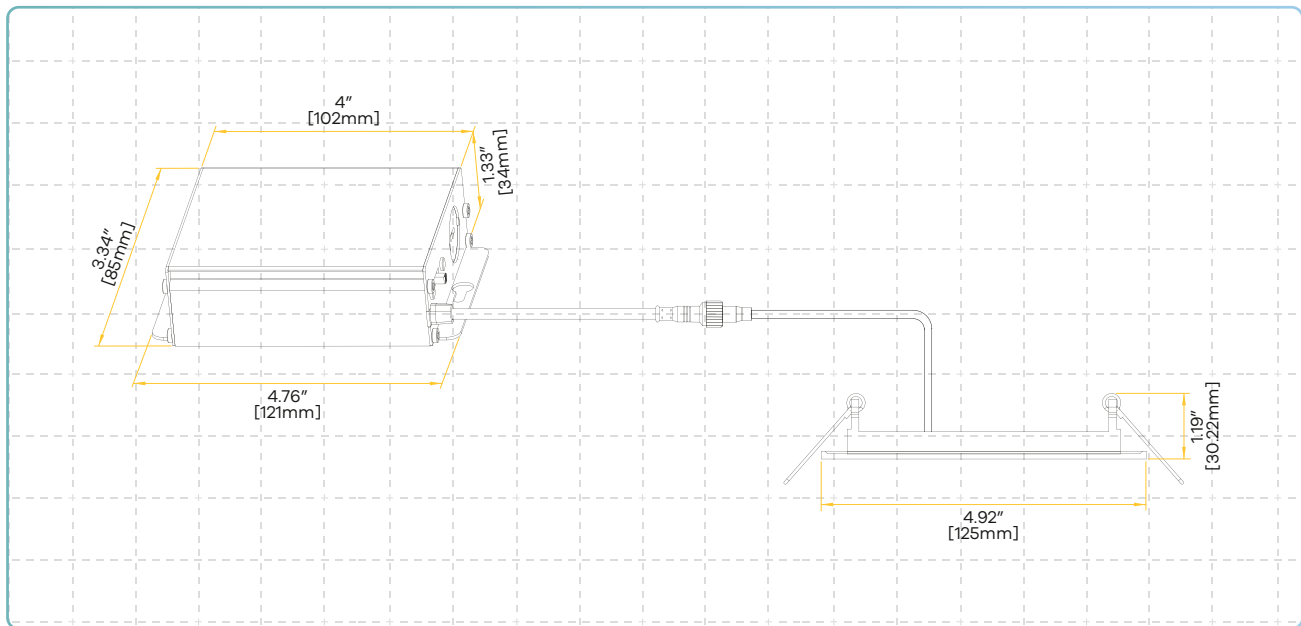

Star 4"

Square Flushed Slim

Product Information

Description	S4/12W/SQ/LED/5CCT
Color temp	27, 30, 35, 41, 50k
Output lumens	1000
Beam angle	100°
Input volts	120/277V
Wattage	12W
CRI	90+
mA	270mA
Output volts	38V
Dimmable	Triac Or 0-10V Dimming
Cut out	4.25"
OD	4.92"
Height	1.19"
Packed	18

120-277V Drivers (0-10 Dimming)

G-48301 Dim 0-10

New Construction Plate

G-19975 4 Punch Out

New Construction Plate

G-19979 4 Punch Out

Dimensions

Dimmer List